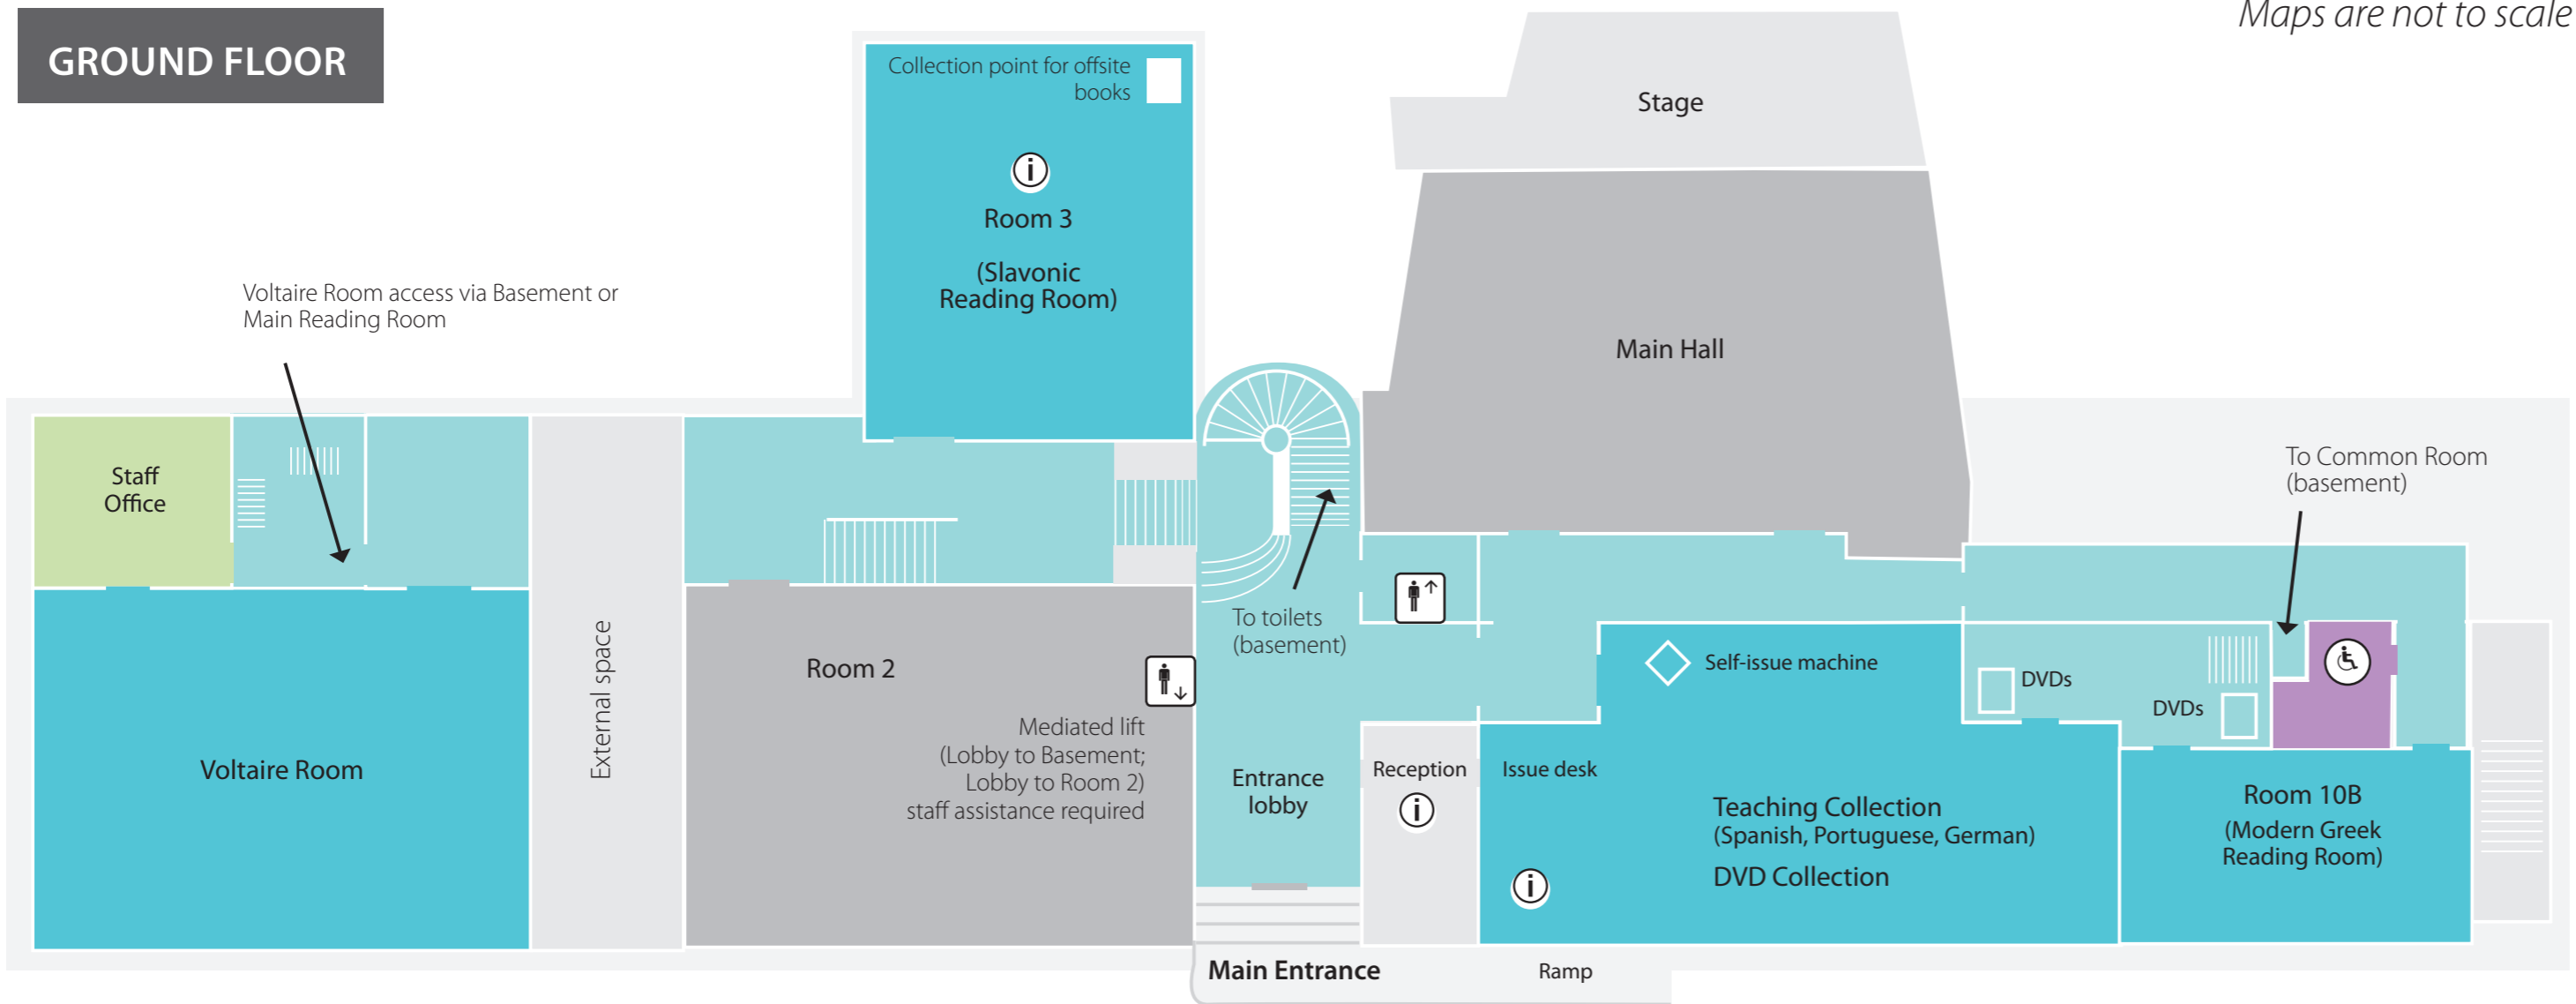

Taylor Institution Library Floor Plans

THIRD FLOOR

SECOND FLOOR

FIRST FLOOR

GROUND FLOOR

Maps are not to scale

BASEMENT

FACILITIES

- Lift
- Toilets
- Information
- Water fountain
- Coffee machine

Bodleian Libraries
UNIVERSITY OF OXFORD

www.bodleian.ox.ac.uk/taylor