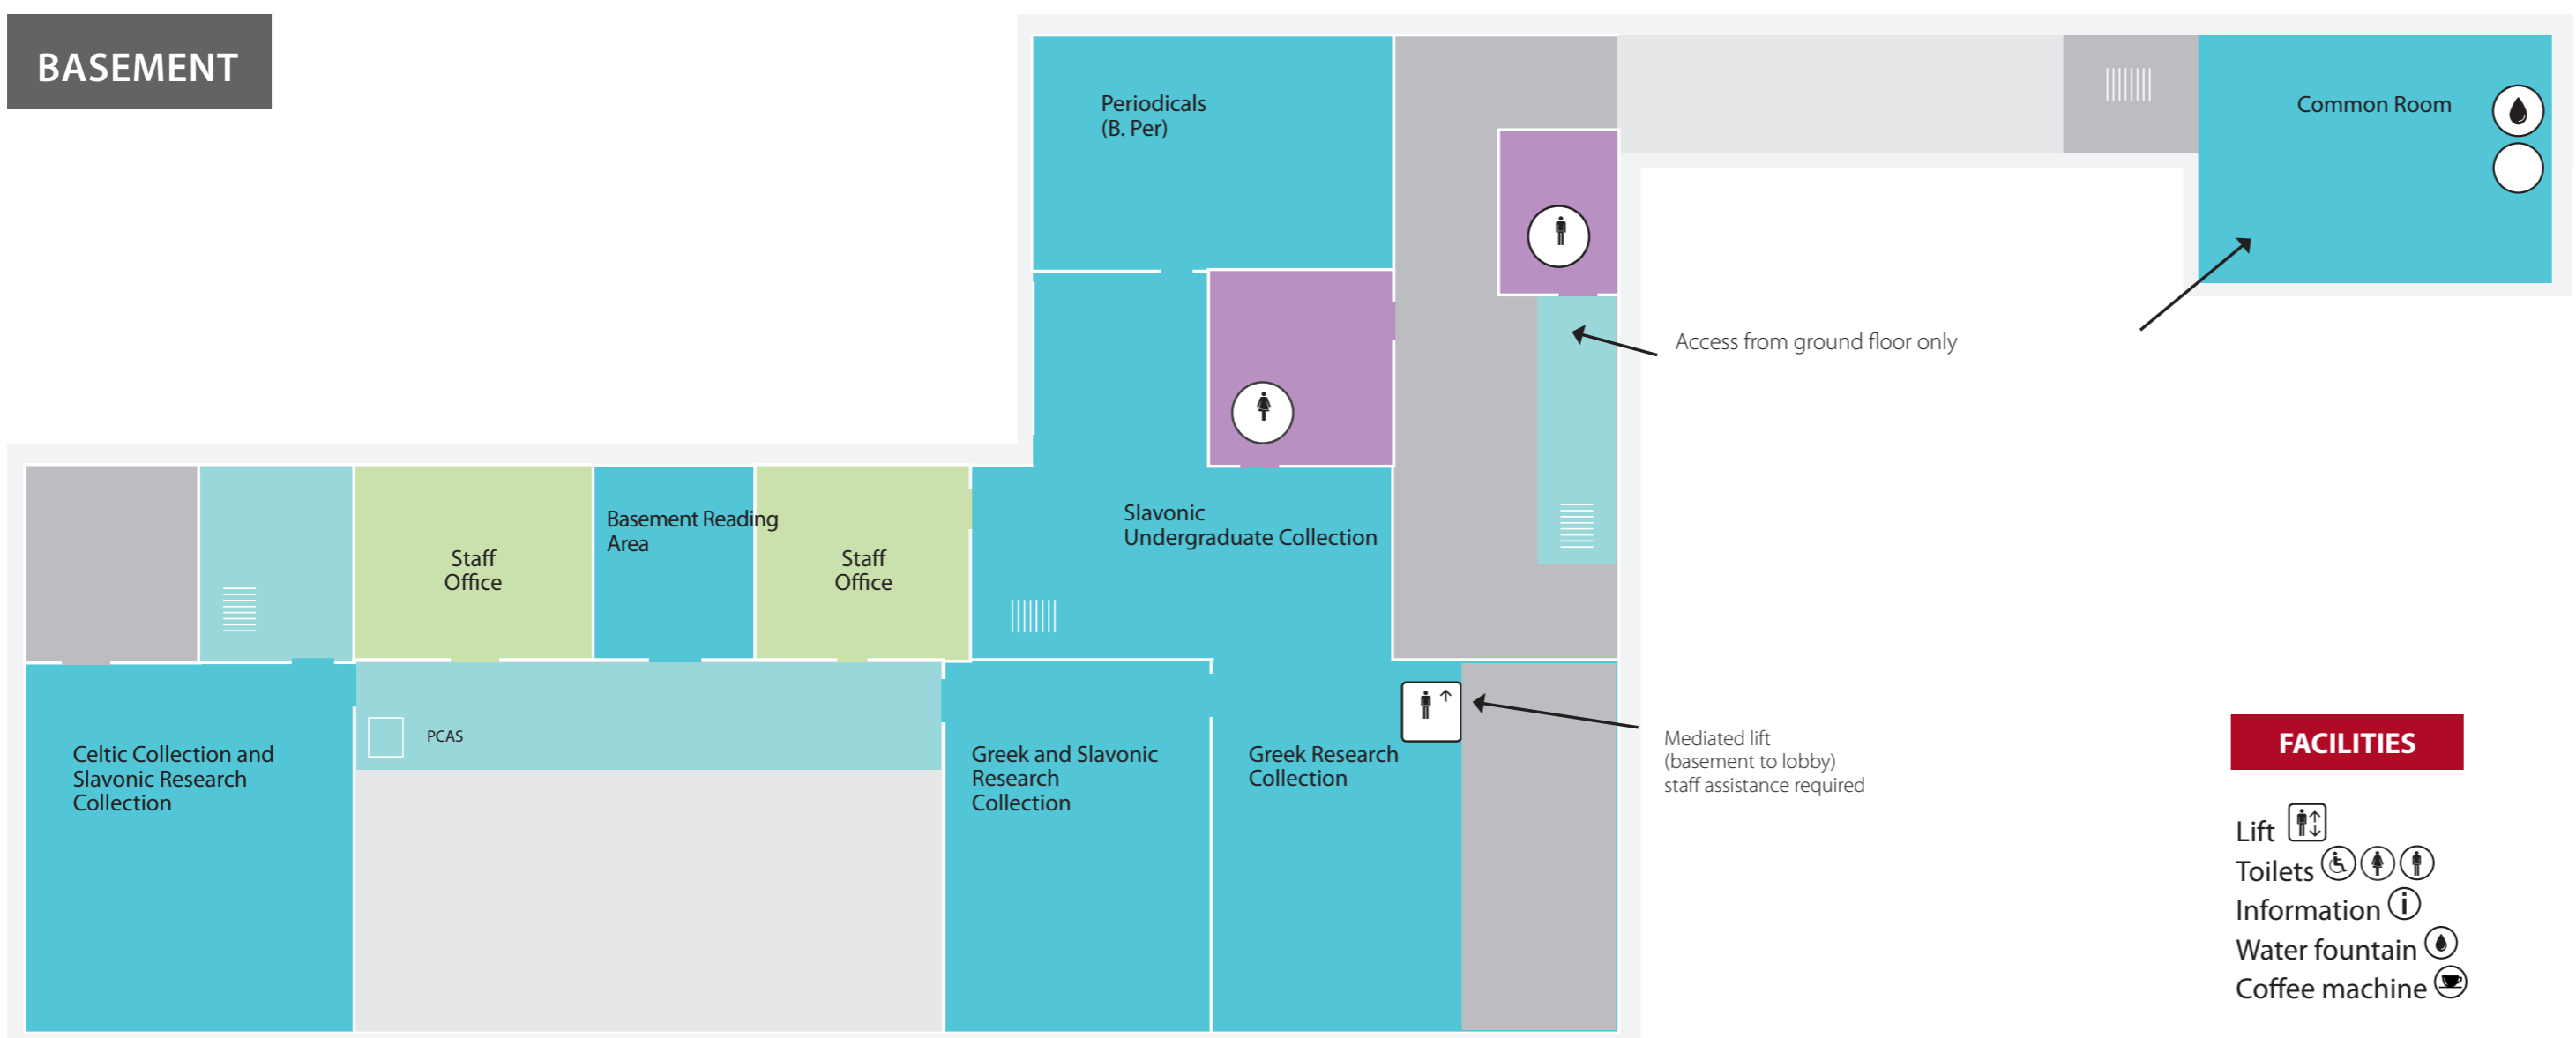

Taylor Institution Library Floor Plans

THIRD FLOOR

SECOND FLOOR

FIRST FLOOR

GROUND FLOOR

Maps are not to scale

BASEMENT

FACILITIES

- Lift
- Toilets
- Information
- Water fountain
- Coffee machine

Bodleian Libraries
UNIVERSITY OF OXFORD

www.bodleian.ox.ac.uk/taylor