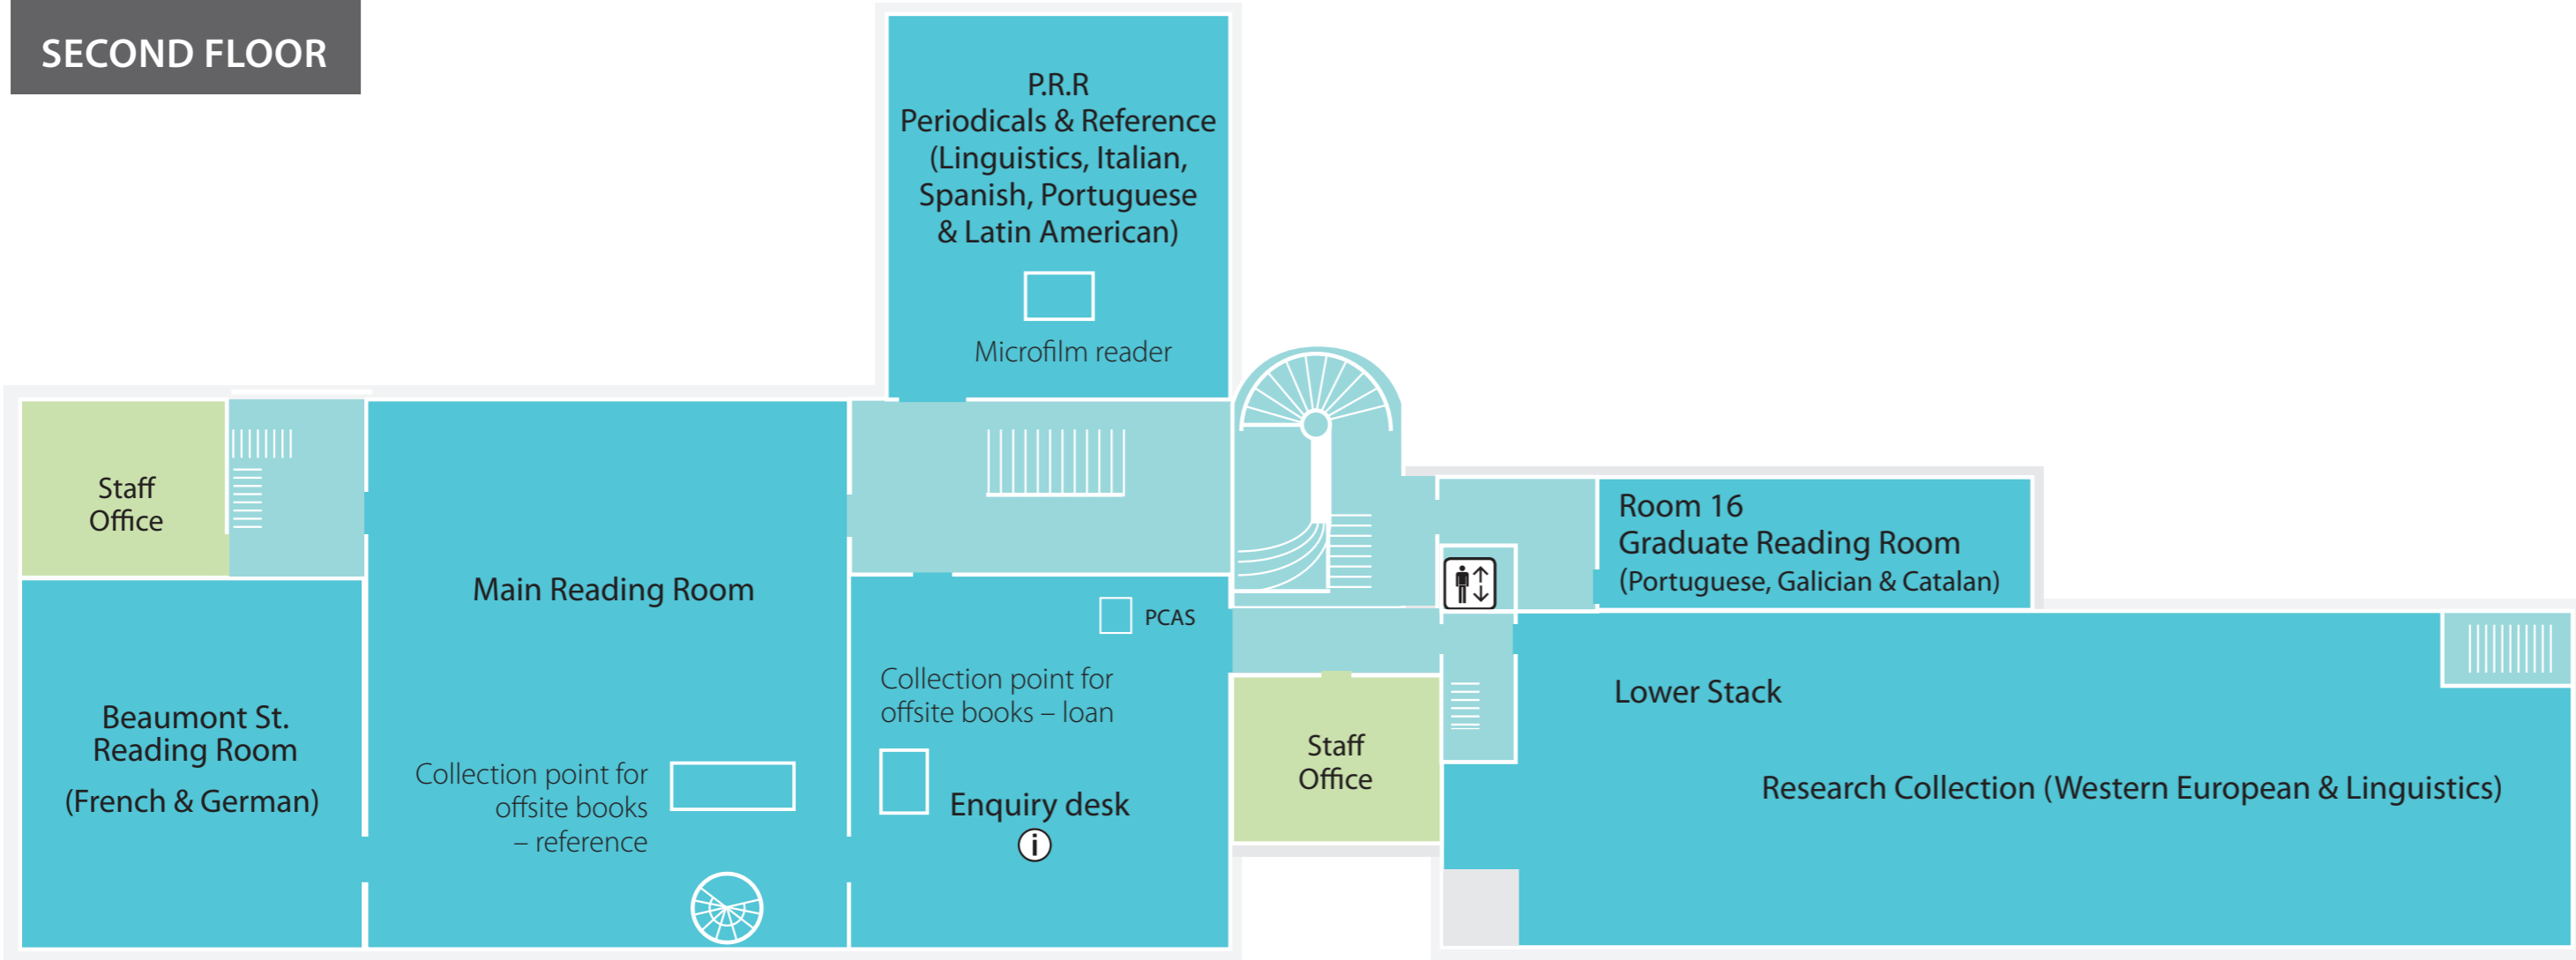

Taylor Institution Library Floor Plans

THIRD FLOOR

SECOND FLOOR

FIRST FLOOR

GROUND FLOOR

Maps are not to scale

BASEMENT

FACILITIES

- Lift
- Toilets
- Information
- Water fountain
- Coffee machine

Bodleian Libraries
UNIVERSITY OF OXFORD

www.bodleian.ox.ac.uk/taylor