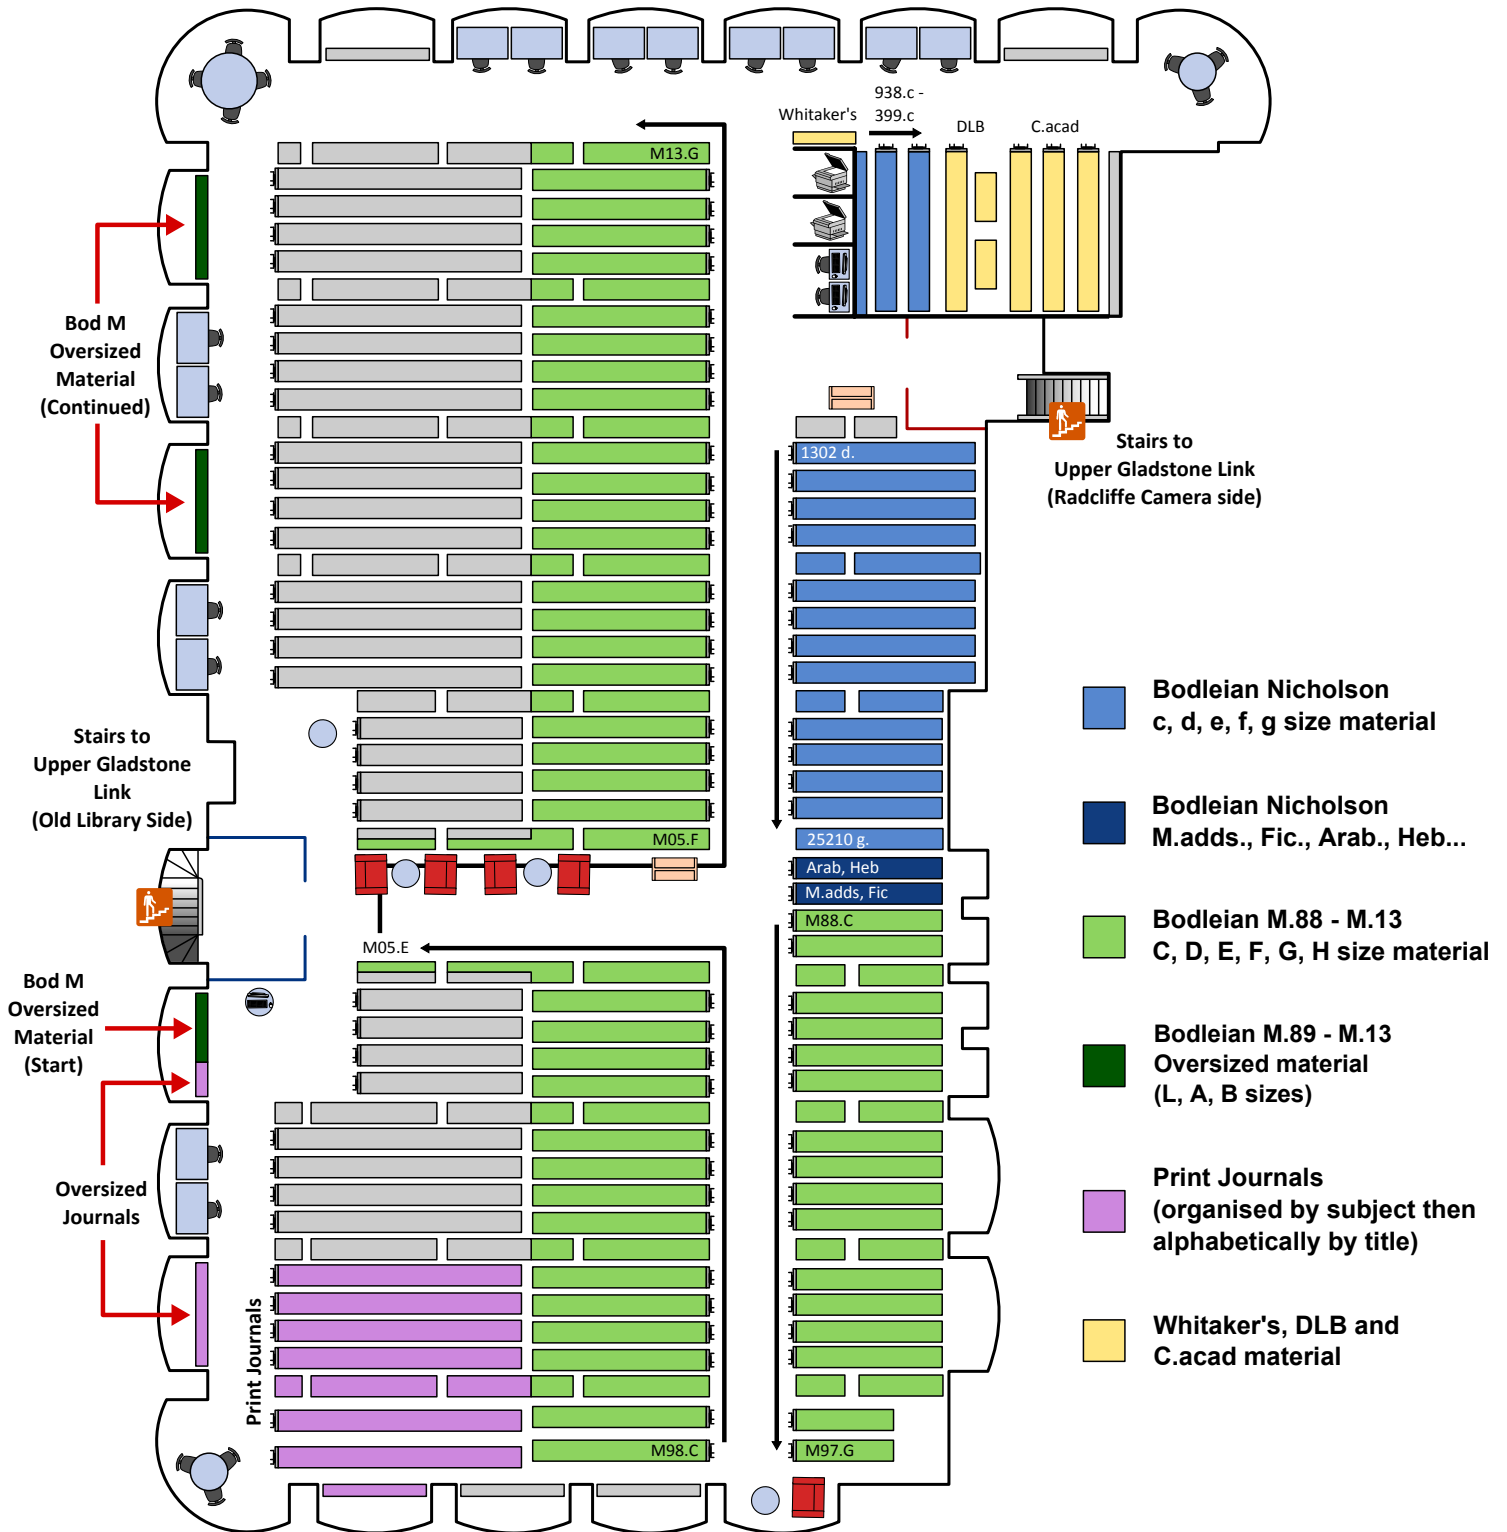

Welcome to Upper Gladstone Link

Available in Upper Gladstone Link:

- Help Desk
- Study Spaces
- Wi-Fi
- Library PCs
- PCAS (copier/printers/scanners)
- Toilets
- Lockers

Upper Gladstone Link Collections:

Bodleian History Faculty Library Books (can be borrowed)
continued from Lower Camera DA 670 - Z, and Oversize Material

Bodleian Po Chung Personal Development Collection
(can be borrowed)

Available in Lower Gladstone Link: