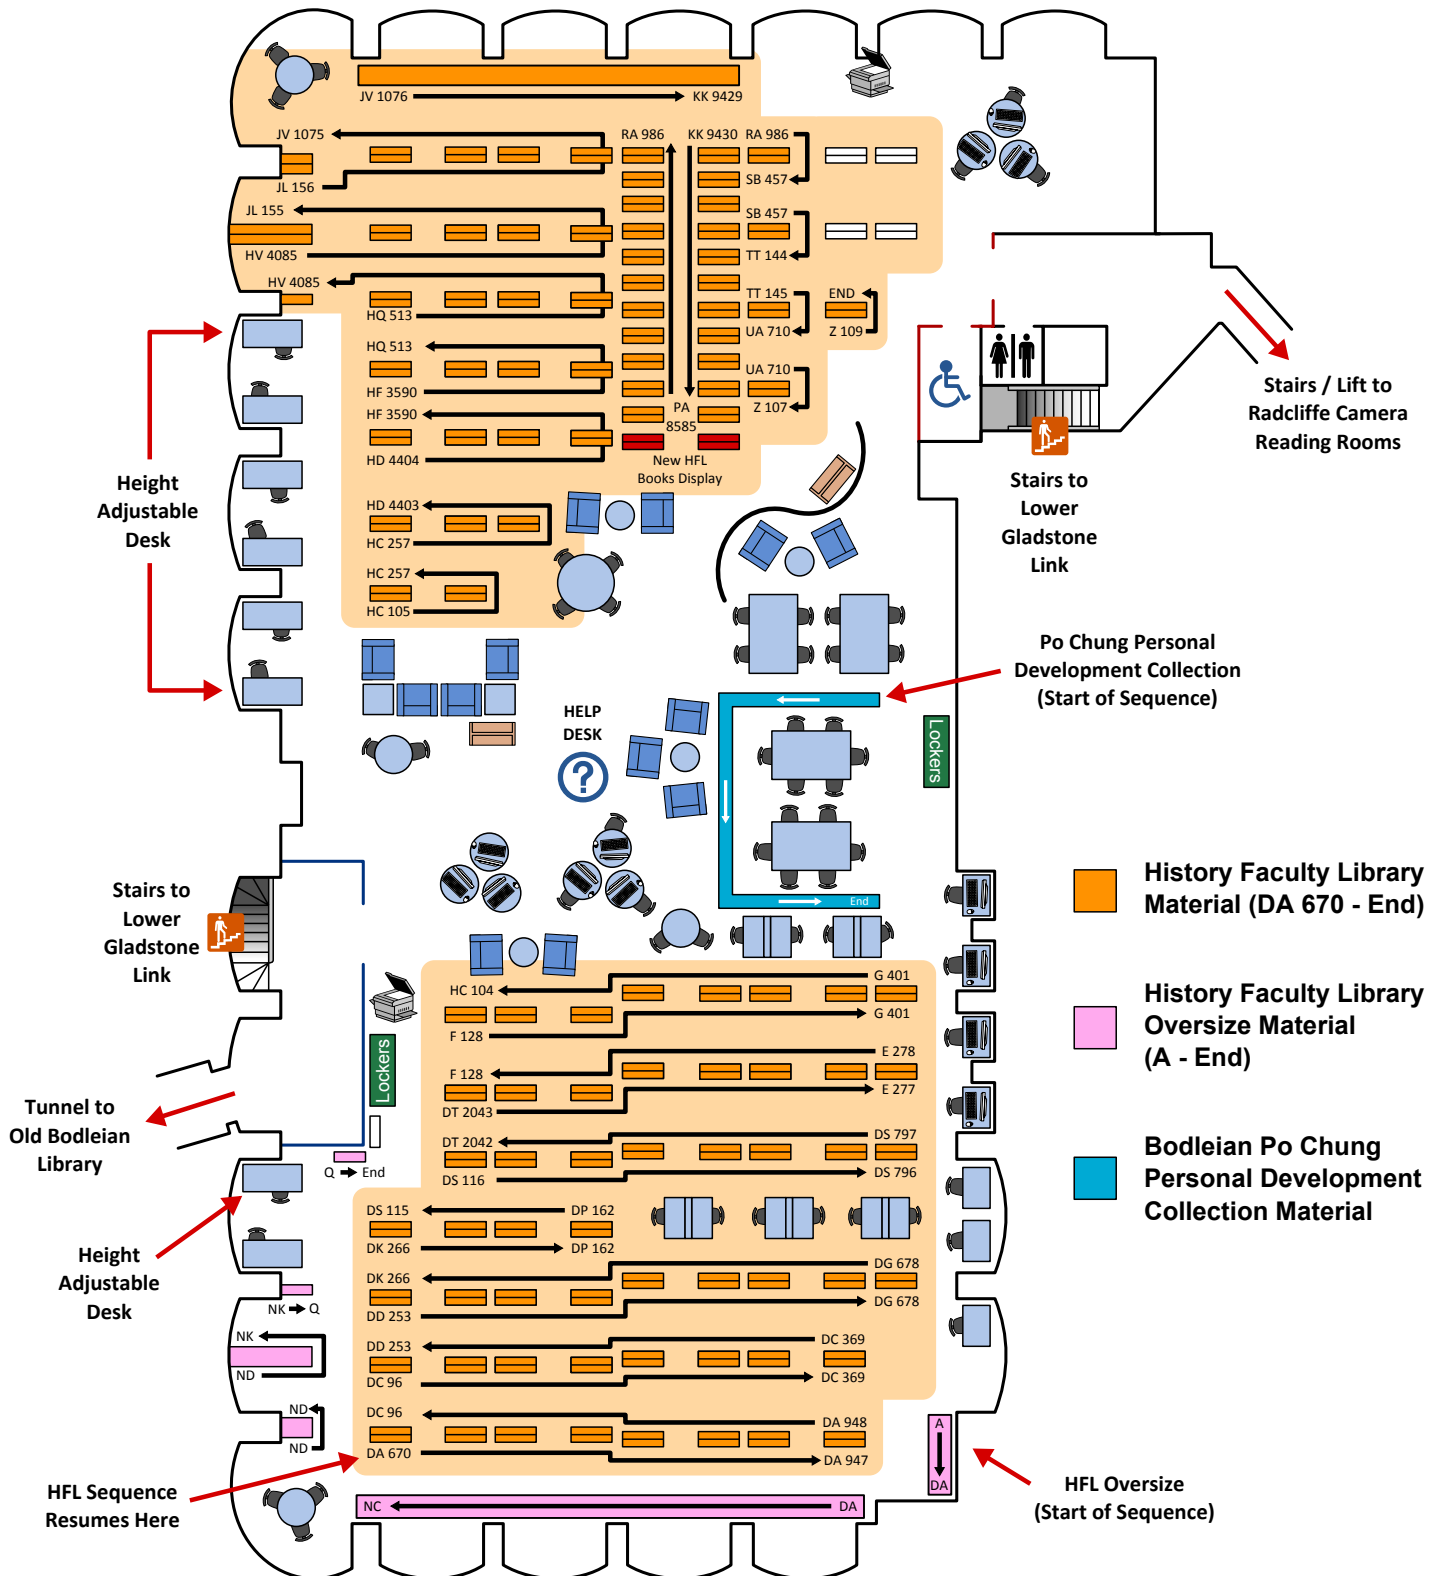

Welcome to Upper Gladstone Link

Available in Upper Gladstone Link:

- Help Desk
- Study Spaces
- Wi-Fi
- Library PCs
- PCAS (copier/printers/scanners)
- Toilets
- Lockers

Upper Gladstone Link Collections:

Bodleian History Faculty Library Books (can be borrowed)
continued from Lower Camera DA 670 - Z, and Oversize Material

Bodleian Po Chung Personal Development Collection
(can be borrowed)

Available in Lower Gladstone Link:

- Study Spaces
- Wi-Fi
- Library PCs
- PCAS (copier/printers/scanners) 

Lower Gladstone Link Collections:

- Bodleian Library Books** (cannot be borrowed)
- (UBHU & New Academic Intake) M88-M13
- (UBHU) 1392 d.- 25210 g.
- M adds, Fic., Arab., Heb., Or.,
- (UBHU) 938 c.-, DLB, C Acad., Whitaker's