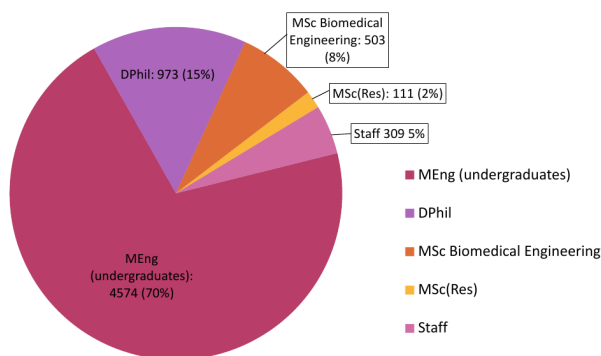

Launch of iPad lending at the RSL

Our iPad is now available for overnight loan. Further details can be found at

<http://www.bodleian.ox.ac.uk/science/services/e-readers/ipad>

Total RSL Visits for Engineering, 2010-11