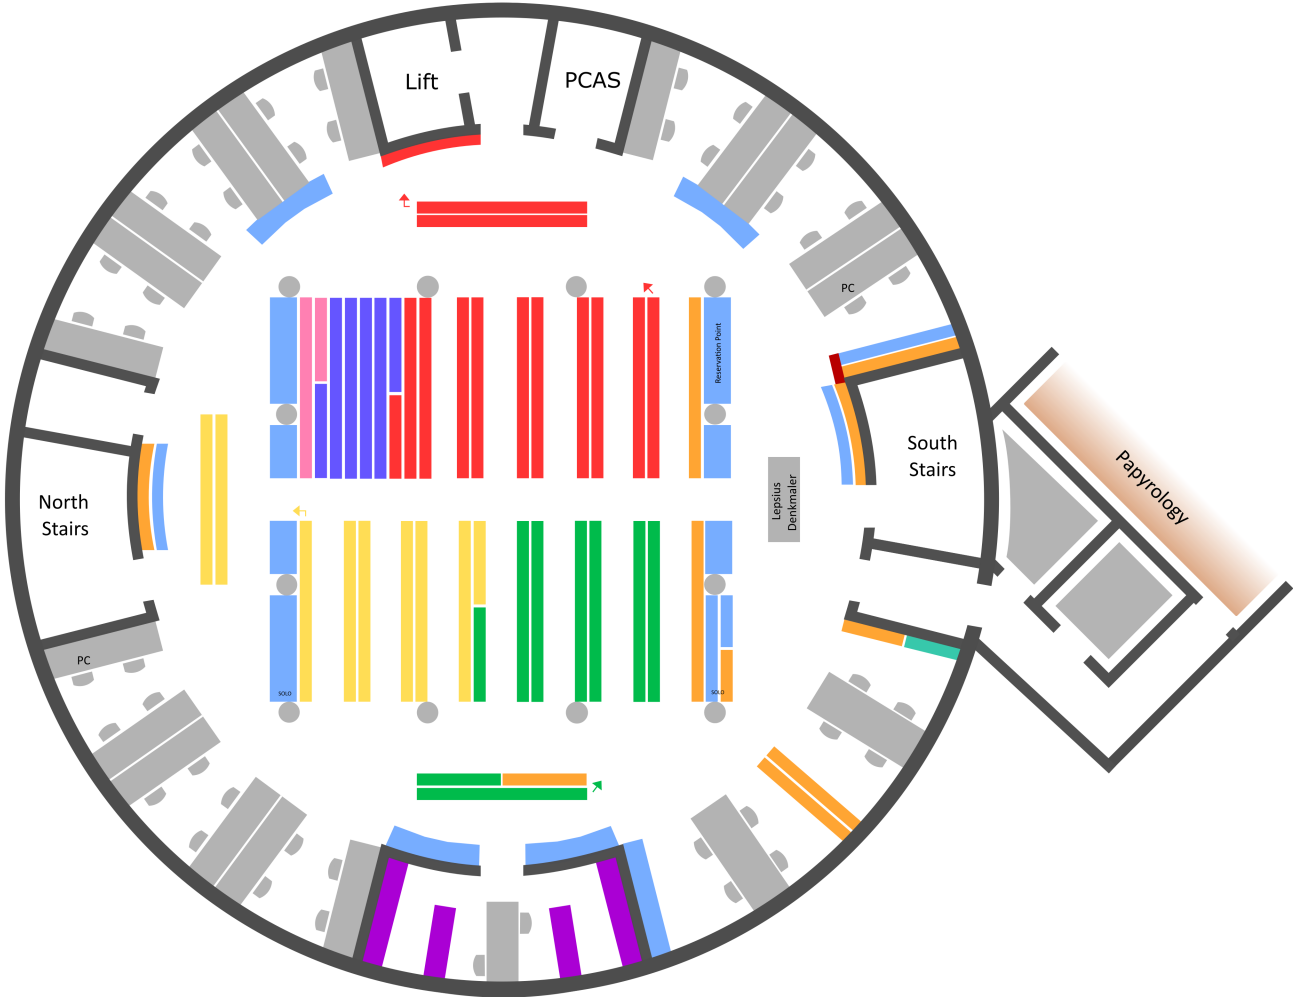

First Floor

- 200 – 299
- 310 – 399
- A – J, L, S
- R.x – R.xi, R.xiv
- Folio
- Large Folio
- Pamphlets: A – S, Assyriological, Egyptological
- New Journal Display
- Papyrology: 300 – 309, R.xii
- Pa - Ps
- Griffith Reference