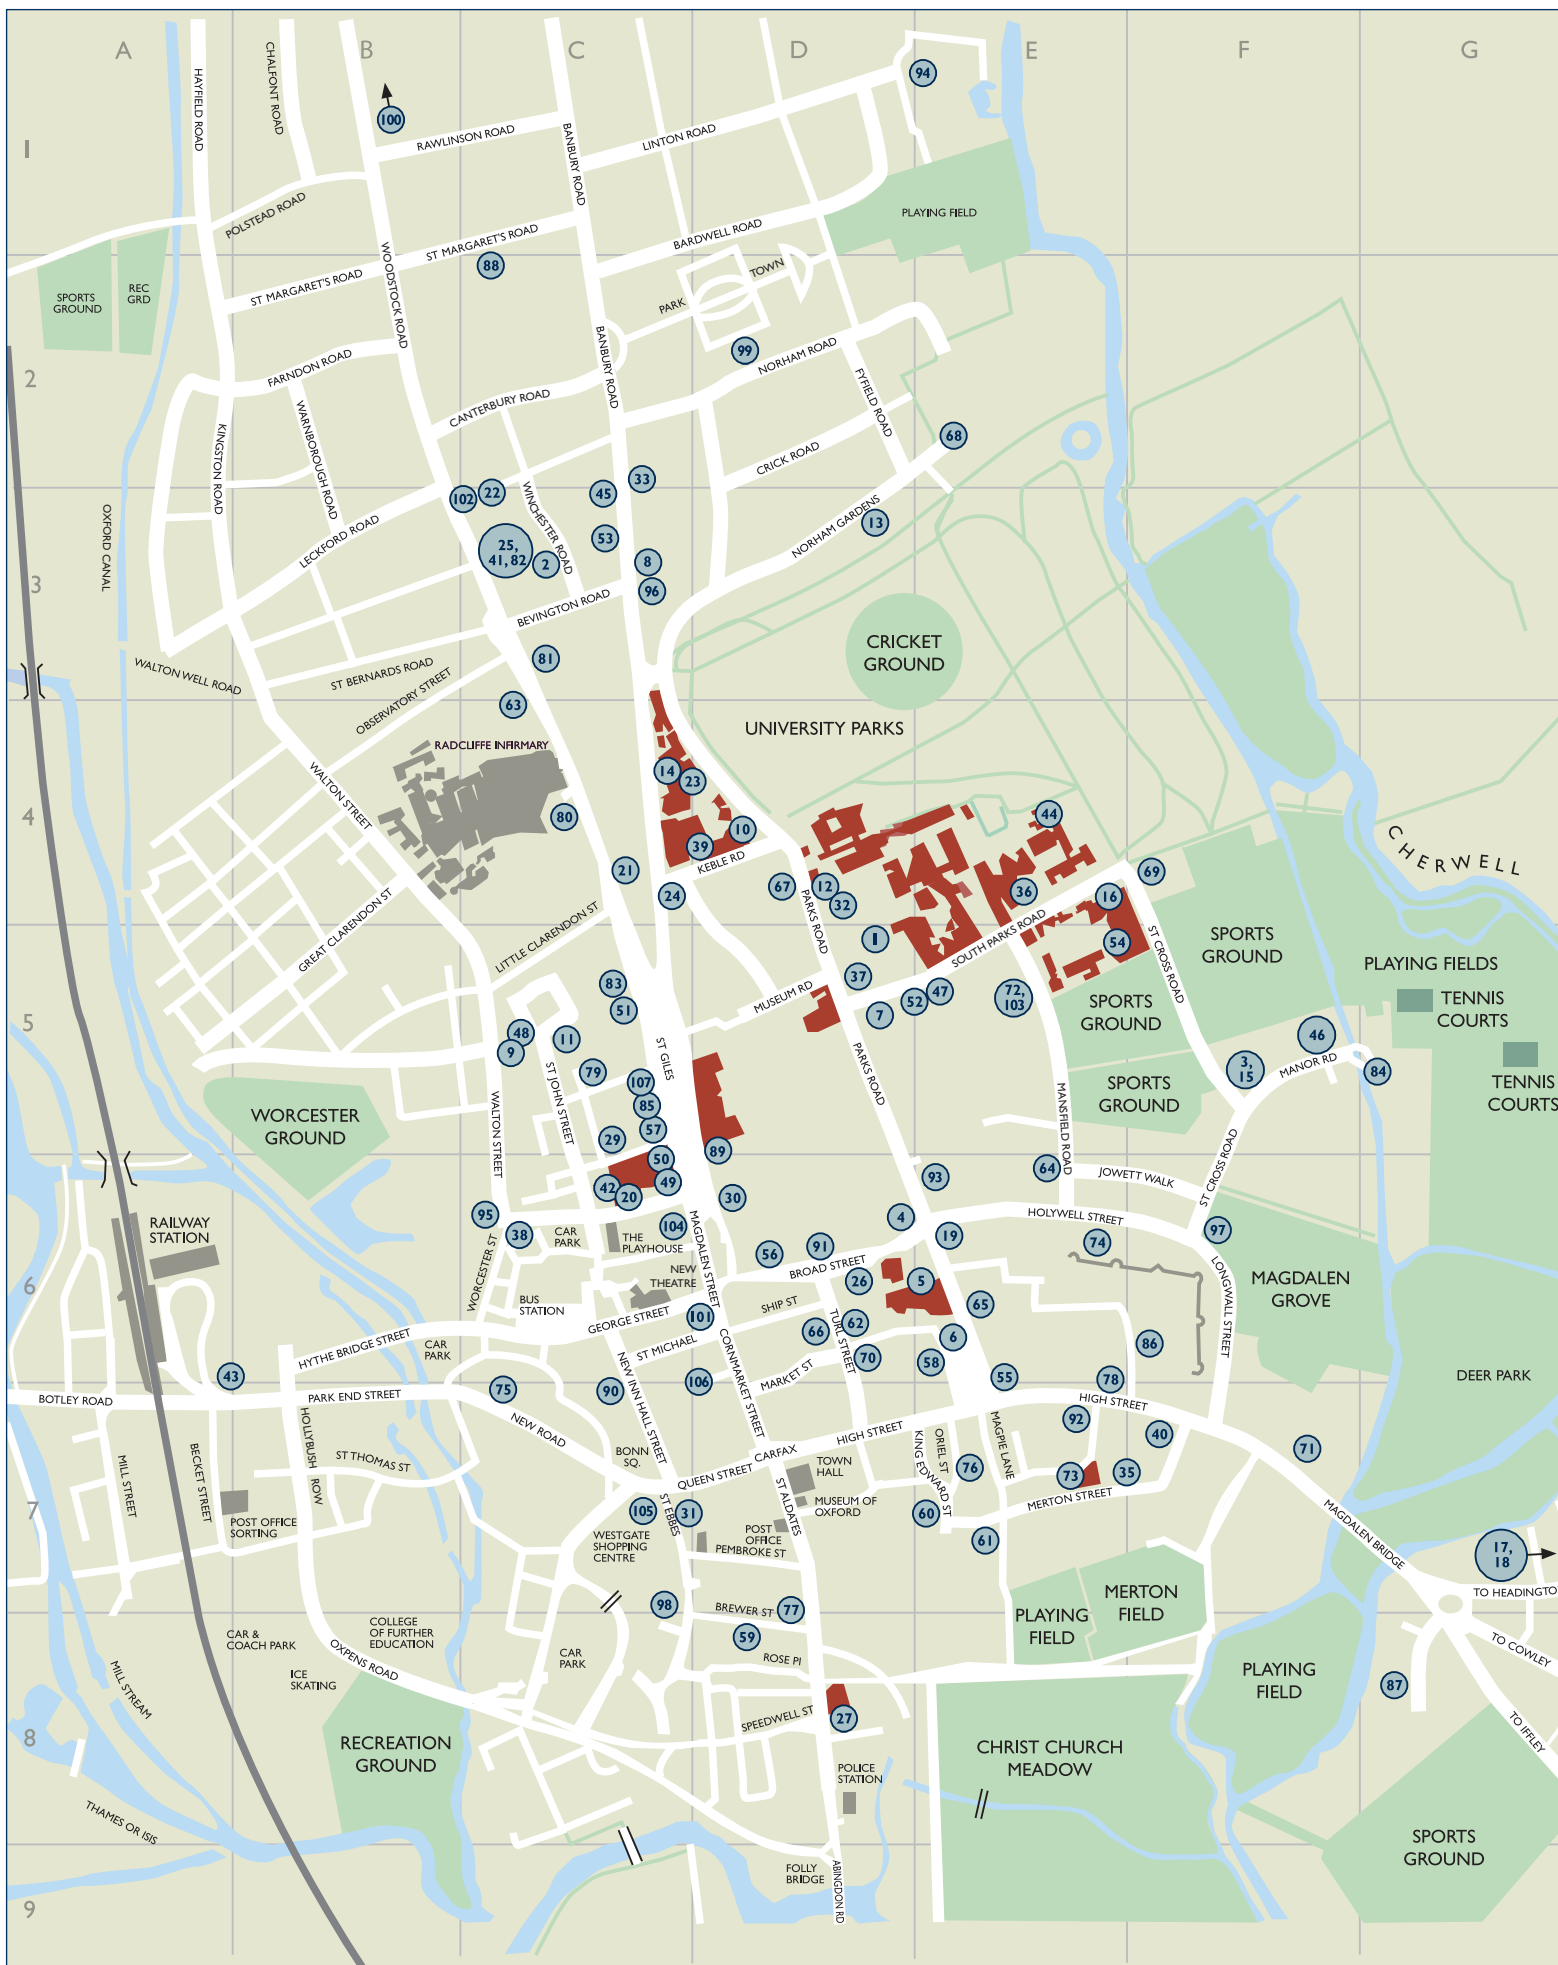

Libraries in Oxford

OXFORD UNIVERSITY LIBRARY SERVICES

- 68 Lady Margaret Hall Library (E2)
- 69 Linacre College Library (F4)
- 70 Lincoln College Library (D6)
- 71 Magdalen College Library (F7)
- 72 Mansfield College Library (E5)
- 73 Merton College Library (E7)
- 74 New College Library (E6)
- 75 Nuffield College Library (C7)
- 76 Oriel College Library (E7)
- 77 Pembroke College Library (D7/8)
- 78 Queen's College Library (E6/7)
- 79 Regent's Park College Library (C5)
- 80 Somerville College Library (C4)
- 81 St Anne's College Library (C3)
- 82 St Antony's College Library (C3)
- 83 St Benet's Hall Library (C5)
- 84 St Catherine's College Library (G5)
- 85 St Cross College Library (C5)
- 86 St Edmund Hall Library (F6)
- 87 St Hilda's College Library (G8)
- 88 St Hugh's College Library (C2)
- 89 St John's College Library (D5/6)
- 90 St Peter's College Library (C7)
- 91 Trinity College Library (D6)
- 92 University College Library (E7)
- 93 Wadham College Library (E6)
- 94 Wolfson College Library (E1)
- 95 Worcester College Library (C6)
- 96 Wycliffe Hall Library (C3)

- 44 Sir William Dunn School of Pathology Library (E4)
- 45 Social and Cultural Anthropology Library (C3)
- 46 Social Science Library* (F5)
- 47 Statistics Library (E5)
- 48 Taylor Bodleian Slavonic and Greek Library* (C5)
- 49 Taylor Institution Main Library* (C6)
- 50 Taylor Institution Modern Languages Faculty Library (C6)
- 51 Theology Faculty Library (C5)
- 52 Vere Harmsworth Library (Rothermere American Institute)* (D/E5)
- 53 Wellcome Unit for the History of Medicine Library* (C3)
- 54 Zoology Library* (E5)

MAP OF LIBRARIES IN OXFORD
2008-2009

Full map
inside