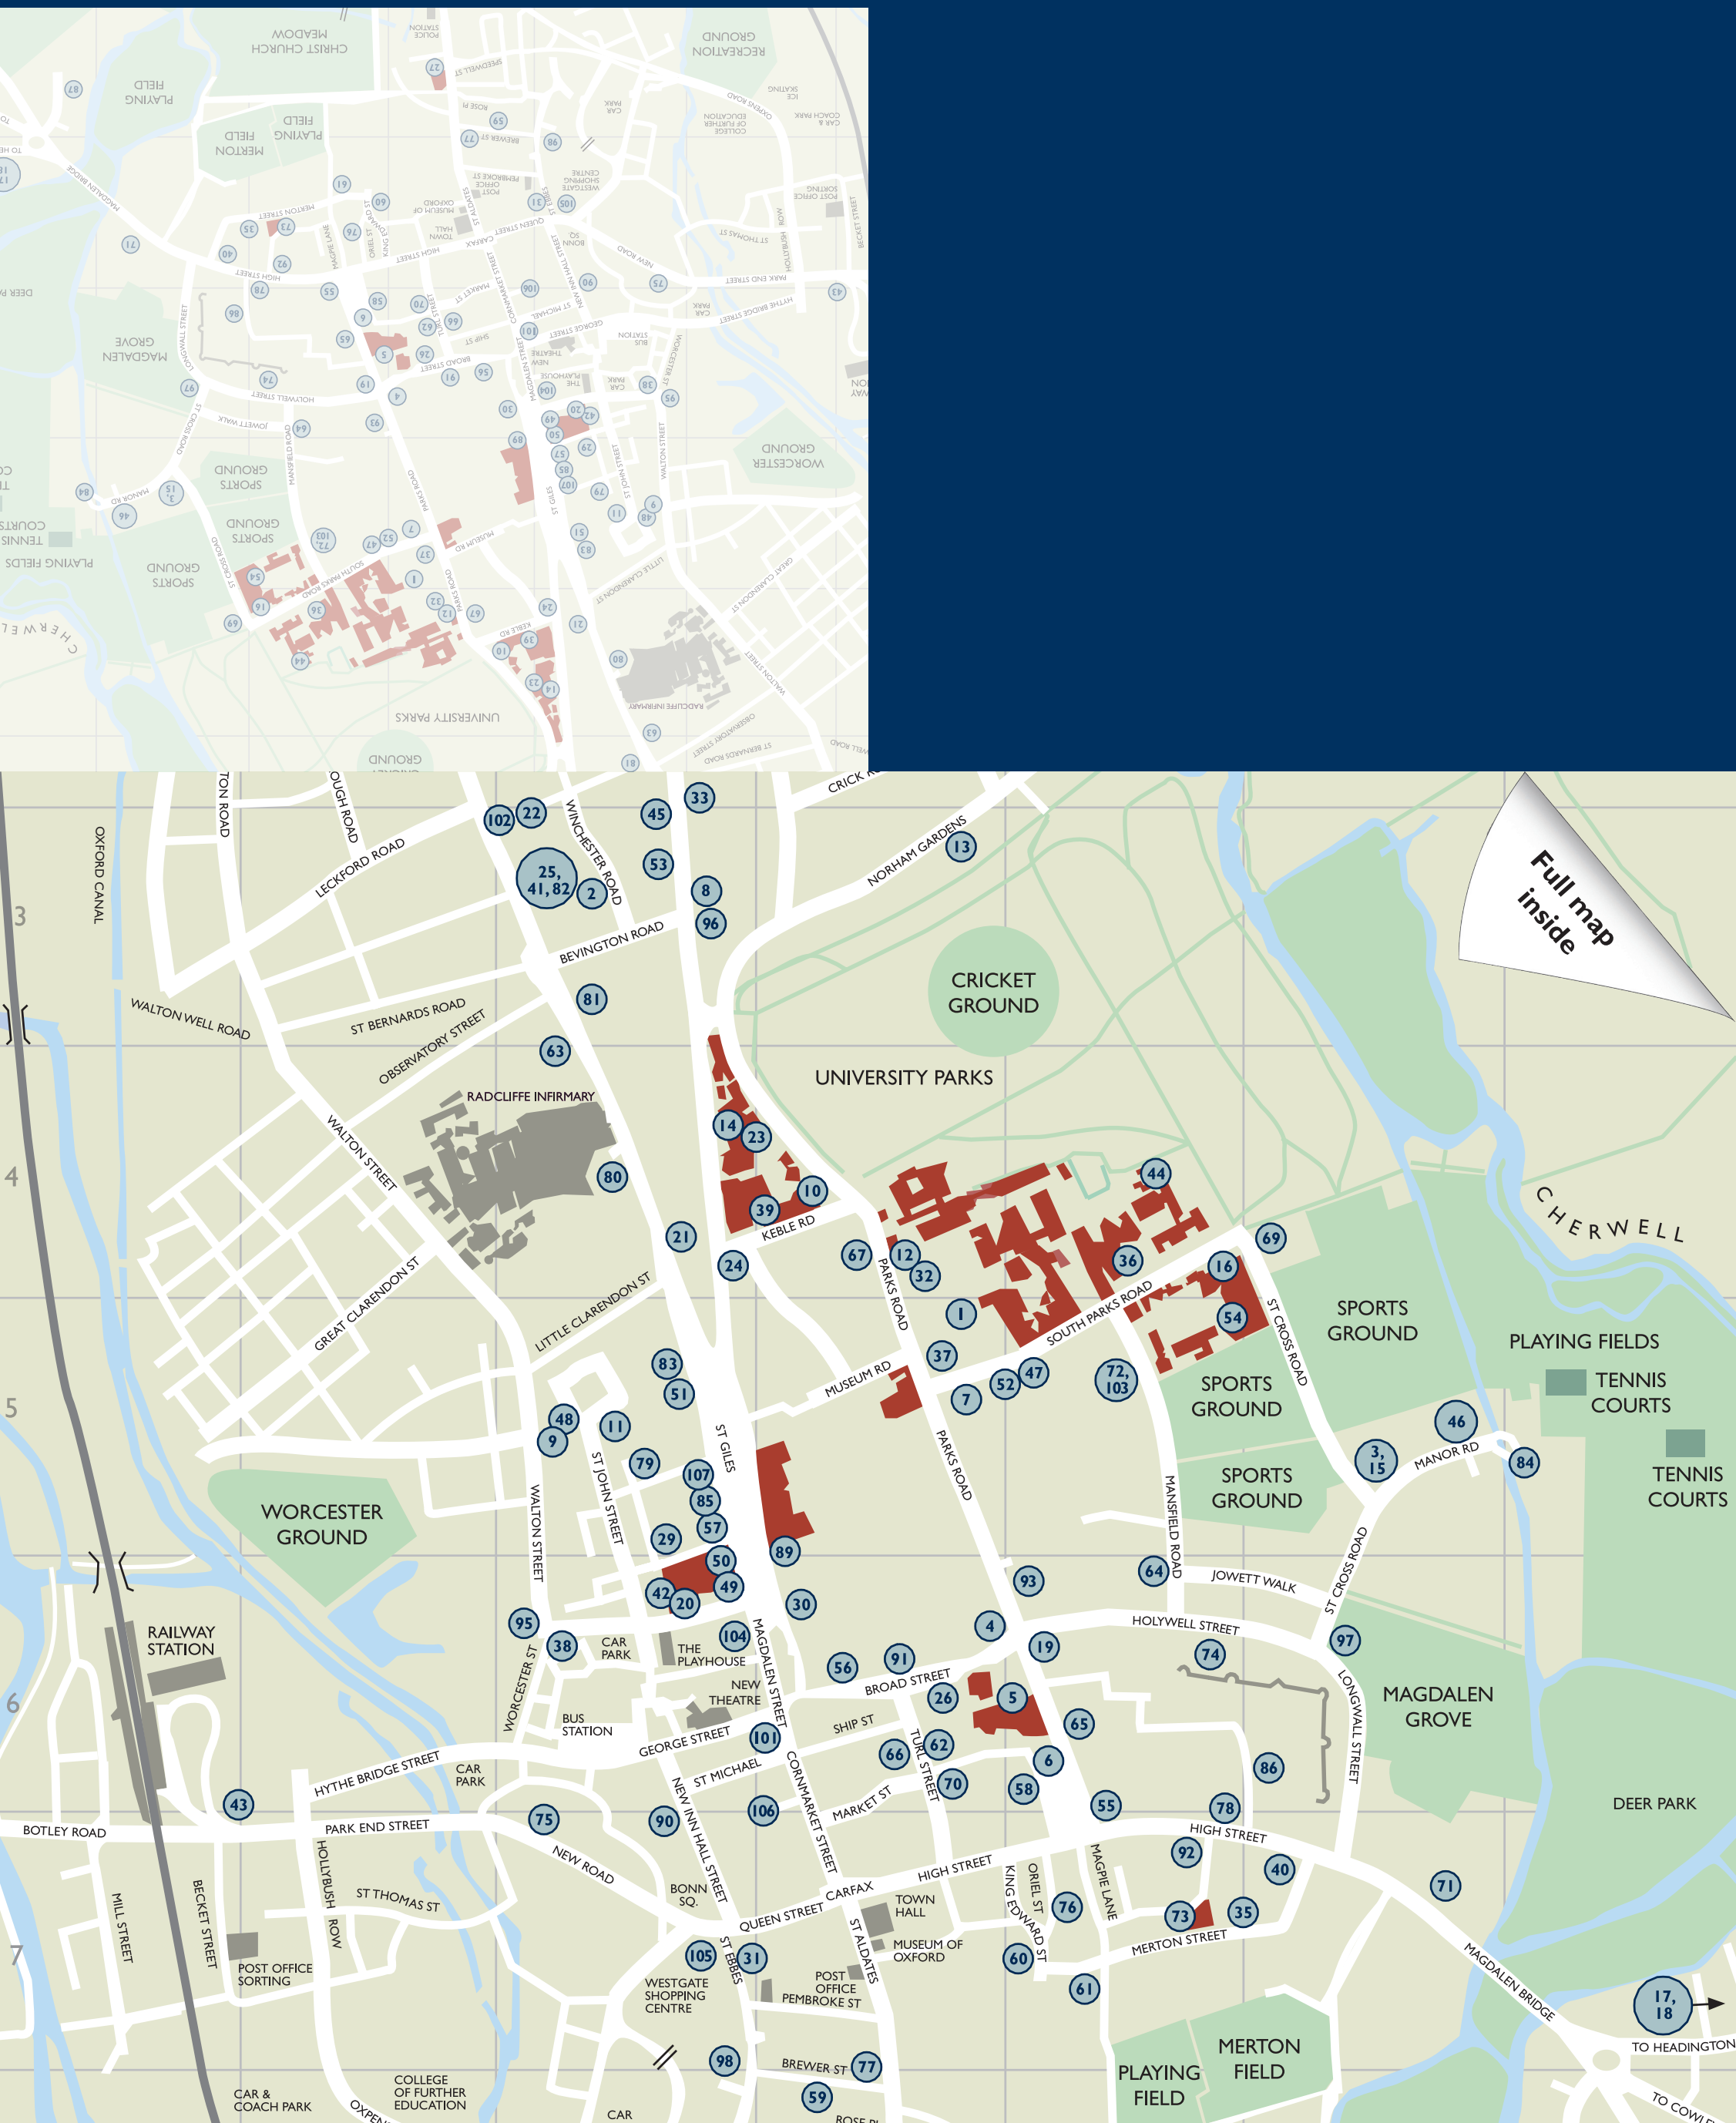

MAP OF LIBRARIES IN OXFORD
2008-2009

Full map
inside