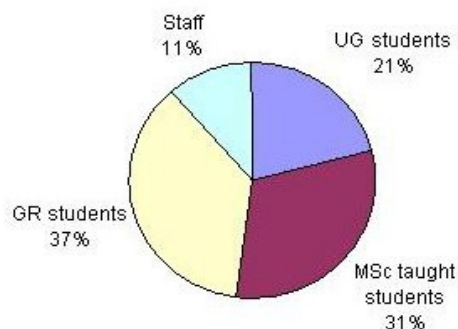

Hooke collaboration space

The redevelopment of the former Hooke Library space as a consultation area has been delayed after asbestos was found. A revised timeline for the work will be arranged soon.

RSL User Statistics 2009/10—total visits: 453