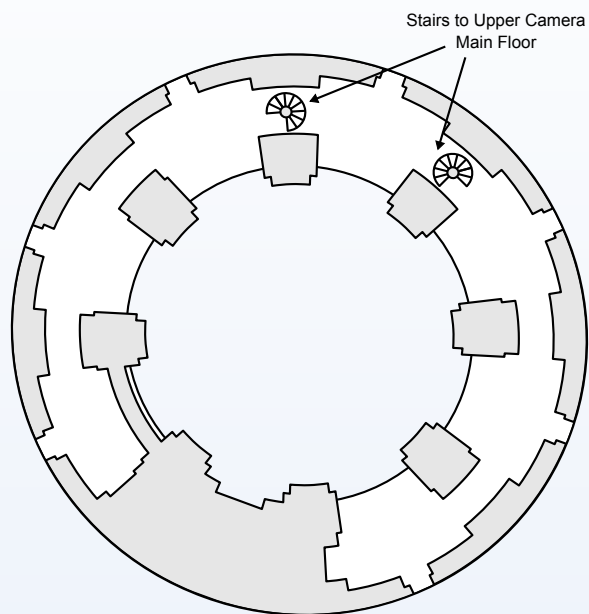

Bodleian Libraries
UNIVERSITY OF OXFORD

Radcliffe Camera Map

First Floor Gallery: Upper Camera (Gallery)

Collections:
Bodleian Undergraduate
History Collection
(S.HIST)

First Floor: Upper Camera Reading Room (Main Floor)

Collections:
Bodleian Undergraduate
English collection (SE)

Film Studies

History Faculty Library
Set Texts

Ground Floor: Entrance & Lower Camera Reading Room

Collections:
Bodleian History Faculty Library
Lending Collection.
(continued in Upper Gladstone Link)

Lockers and additional reader PCs,
Photocopiers and Toilets are available
in the Gladstone Link and Old Library