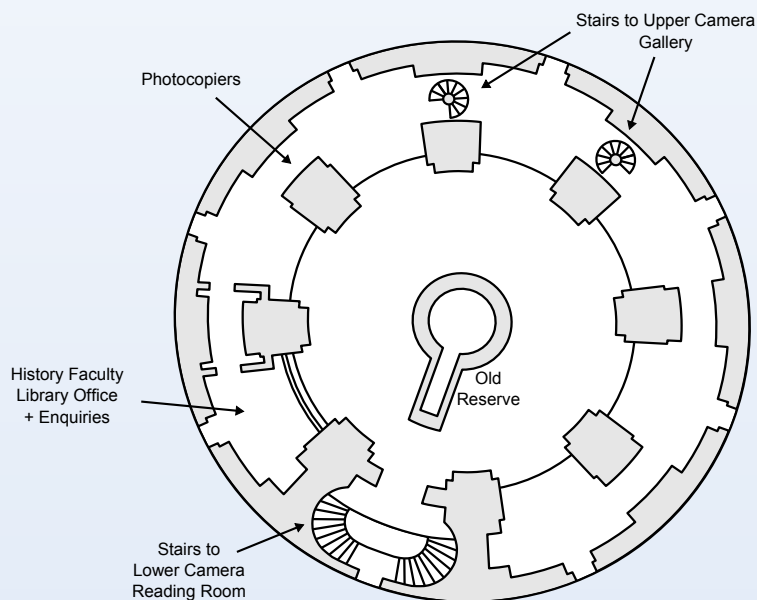

Bodleian Libraries
UNIVERSITY OF OXFORD

Radcliffe Camera Map

First Floor Gallery: Upper Camera (Gallery)

Collections:
Bodleian Undergraduate
History Collection
(S.HIST)

First Floor: Upper Camera Reading Room (Main Floor)

Collections:
Bodleian Undergraduate
English collection (SE)

Film Studies

History Faculty Library
Set Texts

Ground Floor: Entrance & Lower Camera Reading Room

Collections:
Bodleian History Faculty Library
Lending Collection.
(continued in Upper Gladstone Link)

Lockers and additional reader PCs,
Photocopiers and Toilets are available
in the Gladstone Link and Old Library