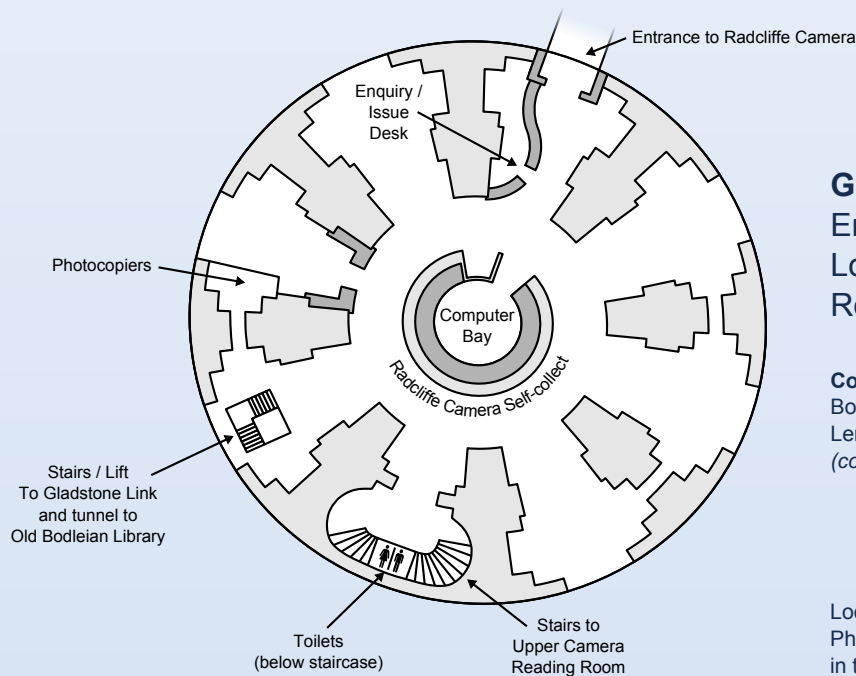

Bodleian Libraries
UNIVERSITY OF OXFORD

Radcliffe Camera Map

First Floor Gallery: Upper Camera (Gallery)

Collections:
Bodleian Undergraduate
History Collection
(S.HIST)

First Floor: Upper Camera Reading Room (Main Floor)

Collections:
Bodleian Undergraduate
English collection (SE)

Film Studies

History Faculty Library
Set Texts

Ground Floor: Entrance & Lower Camera Reading Room

Collections:
Bodleian History Faculty Library
Lending Collection.
(continued in Upper Gladstone Link)

Lockers and additional reader PCs,
Photocopiers and Toilets are available
in the Gladstone Link and Old Library