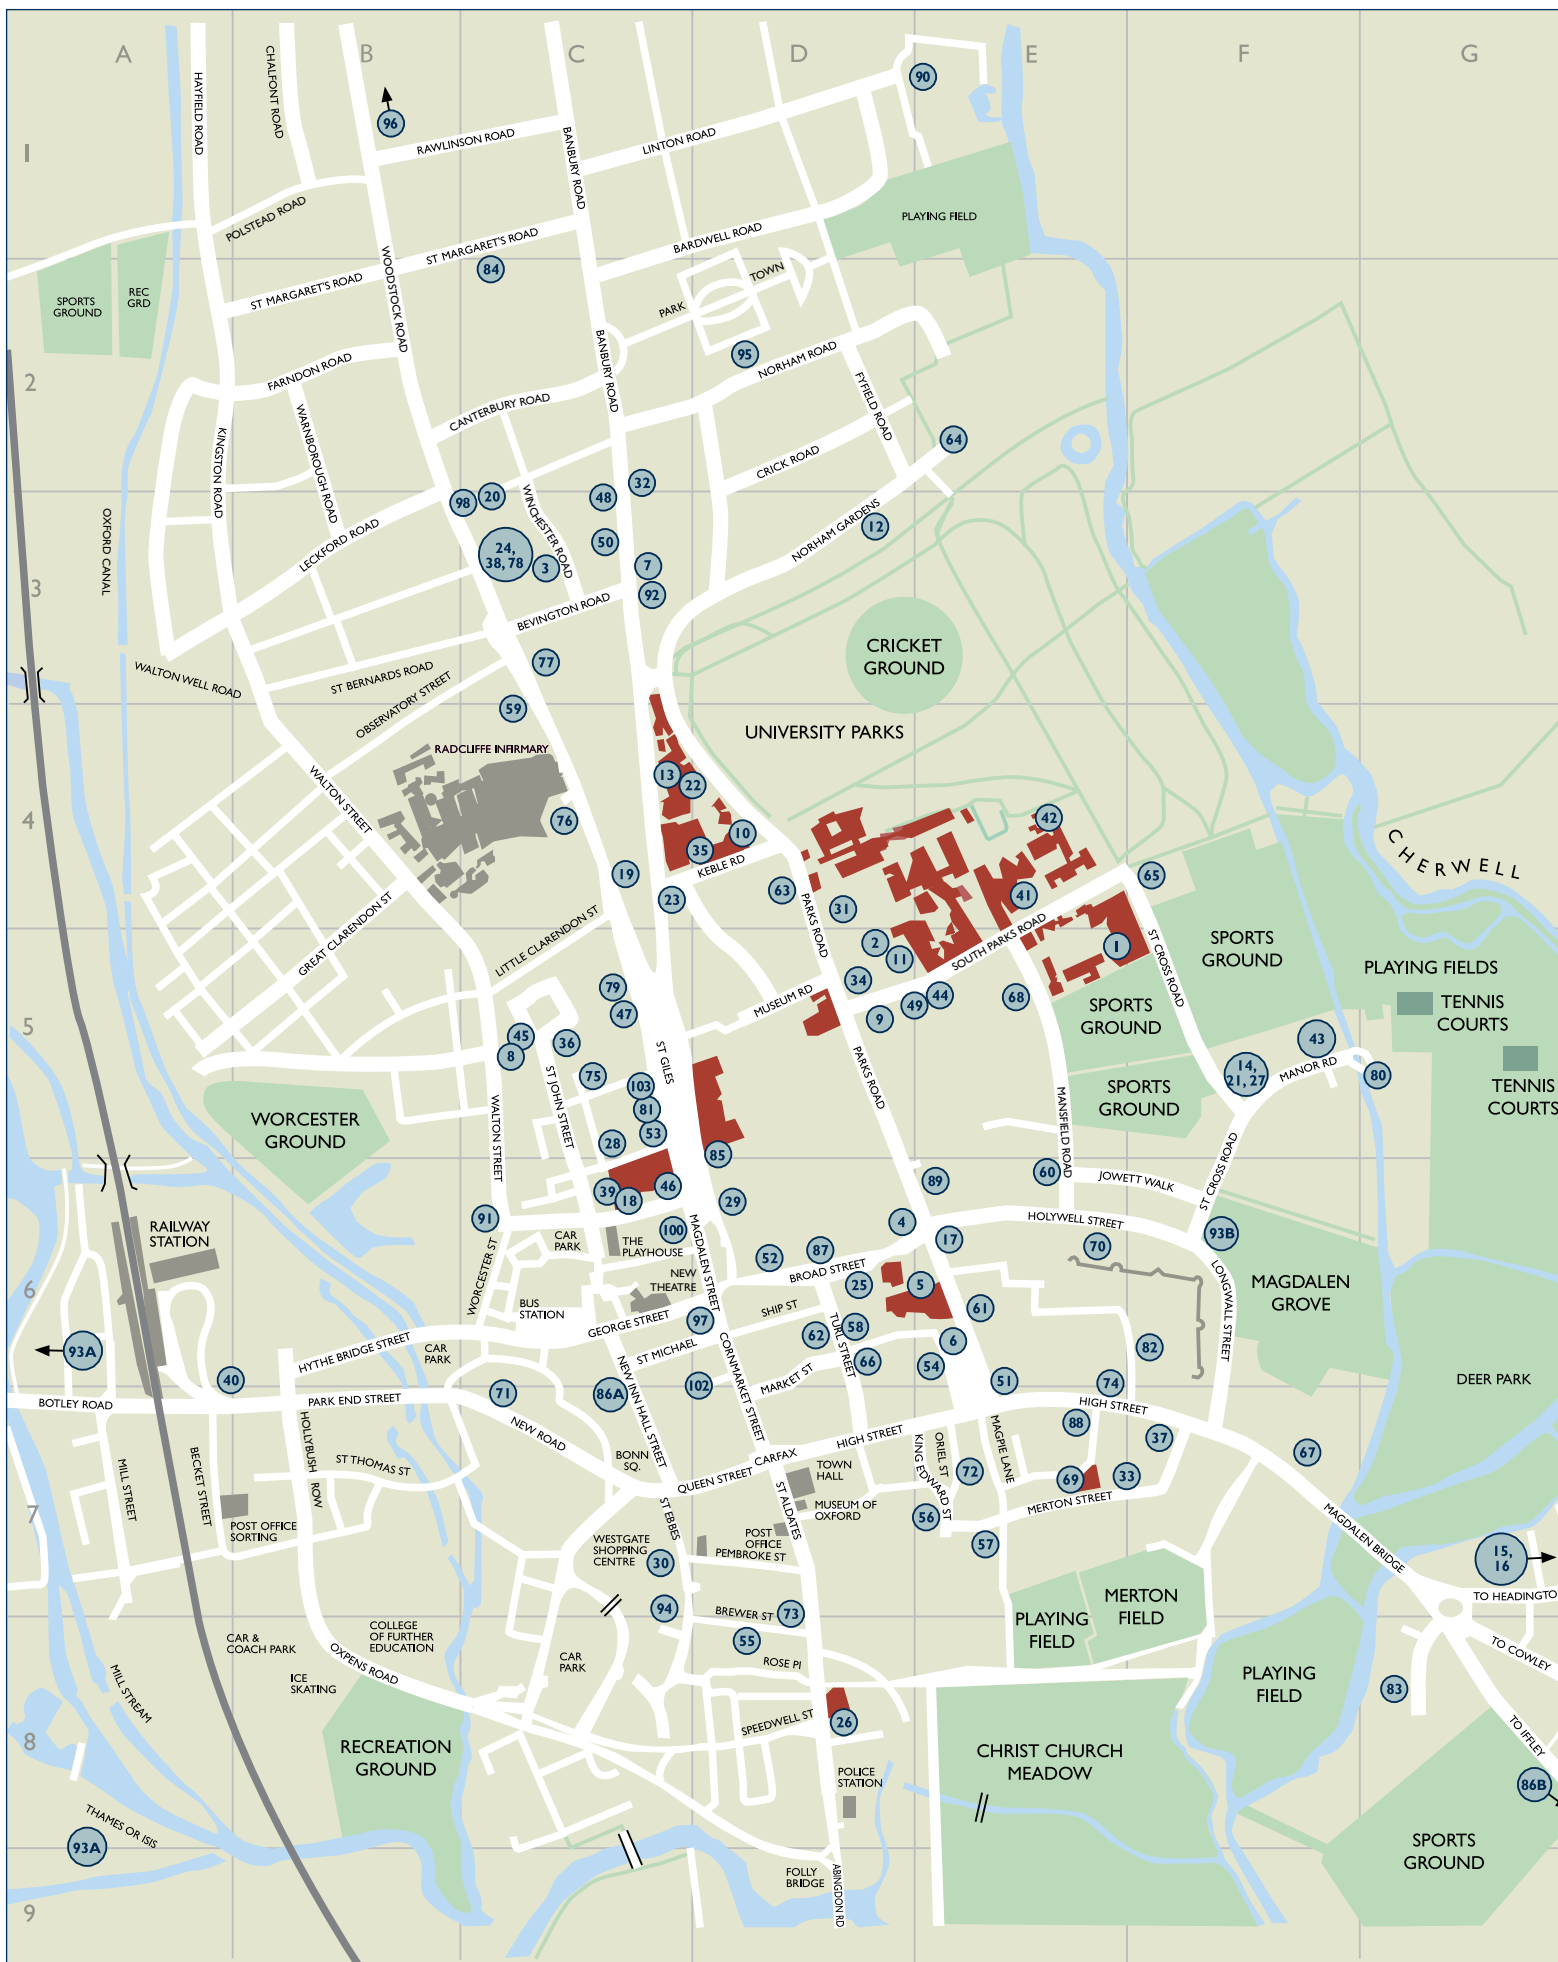

# Libraries in Oxford

**Bodleian Libraries**  
UNIVERSITY OF OXFORD

- 66 Lincoln College Library (D6)
- 67 Magdalen College Library (F7)
- 68 Mansfield College Library (E5)
- 69 Merton College Library (E7)
- 70 New College Library (E6)
- 71 Nuffield College Library (C7)
- 72 Oriel College Library (E7)
- 73 Pembroke College Library (D7/8)
- 74 Queen's College Library (E6/7)
- 75 Regent's Park College Library (C5)
- 76 Somerville College Library (C4)
- 77 St Anne's College Library (C3)
- 78 St Antony's College Library (C3)
- 79 St Benet's Hall Library (C5)
- 80 St Catherine's College Library (G5)
- 81 St Cross College Library (C5)
- 82 St Edmund Hall Library (F6)
- 83 St Hilda's College Library (G8)
- 84 St Hugh's College Library (C2)
- 85 St John's College Library (D5/6)
- 86A St Peter's College Library (C7)
- 86B St Stephen's House Library
- 87 Trinity College Library (D6)
- 88 University College Library (E7)
- 89 Wadham College Library (E6)
- 90 Wolfson College Library (E1)
- 91 Worcester College Library (C6)
- 92 Wycliffe Hall Library (C3)

## Other Libraries

- 93A Bodleian Staff Library (Osney One)
- 93B Chantry Library, Institute of Conservation (F6)
- 94 Instituto Camões Library (C7)
- 95 Maison Française Library (D2)
- 96 Oxford Centre for Hebrew and Jewish Studies Library (Off Map)
- 97 Oxford Centre for Islamic Studies Library (D6)
- 98 Oxford Centre for Mission Studies Library (C3)
- 100 Oxford Centre for Vaishnava and Hindu Studies Library (C6)
- 102 Oxford Union Society Library (D6/7)
- 103 Pusey House Library (C5)

- 42 Sir William Dunn School of Pathology Library (E4)
- 43 Social Science Library\* (F5)
- 44 Statistics Library (E5)
- 45 Taylor Bodleian Slavonic and Modern Greek Library\* (C5)
- 46 Taylor Institution Library\* (C6)
- 47 Theology Faculty Library (C5)
- 48 Tylor Library (Social and Cultural Anthropology) (C3)
- 49 Vere Harmsworth Library (Rothermere American Institute)\* (D/E5)
- 50 Wellcome Unit for the History of Medicine Library\* (C3)