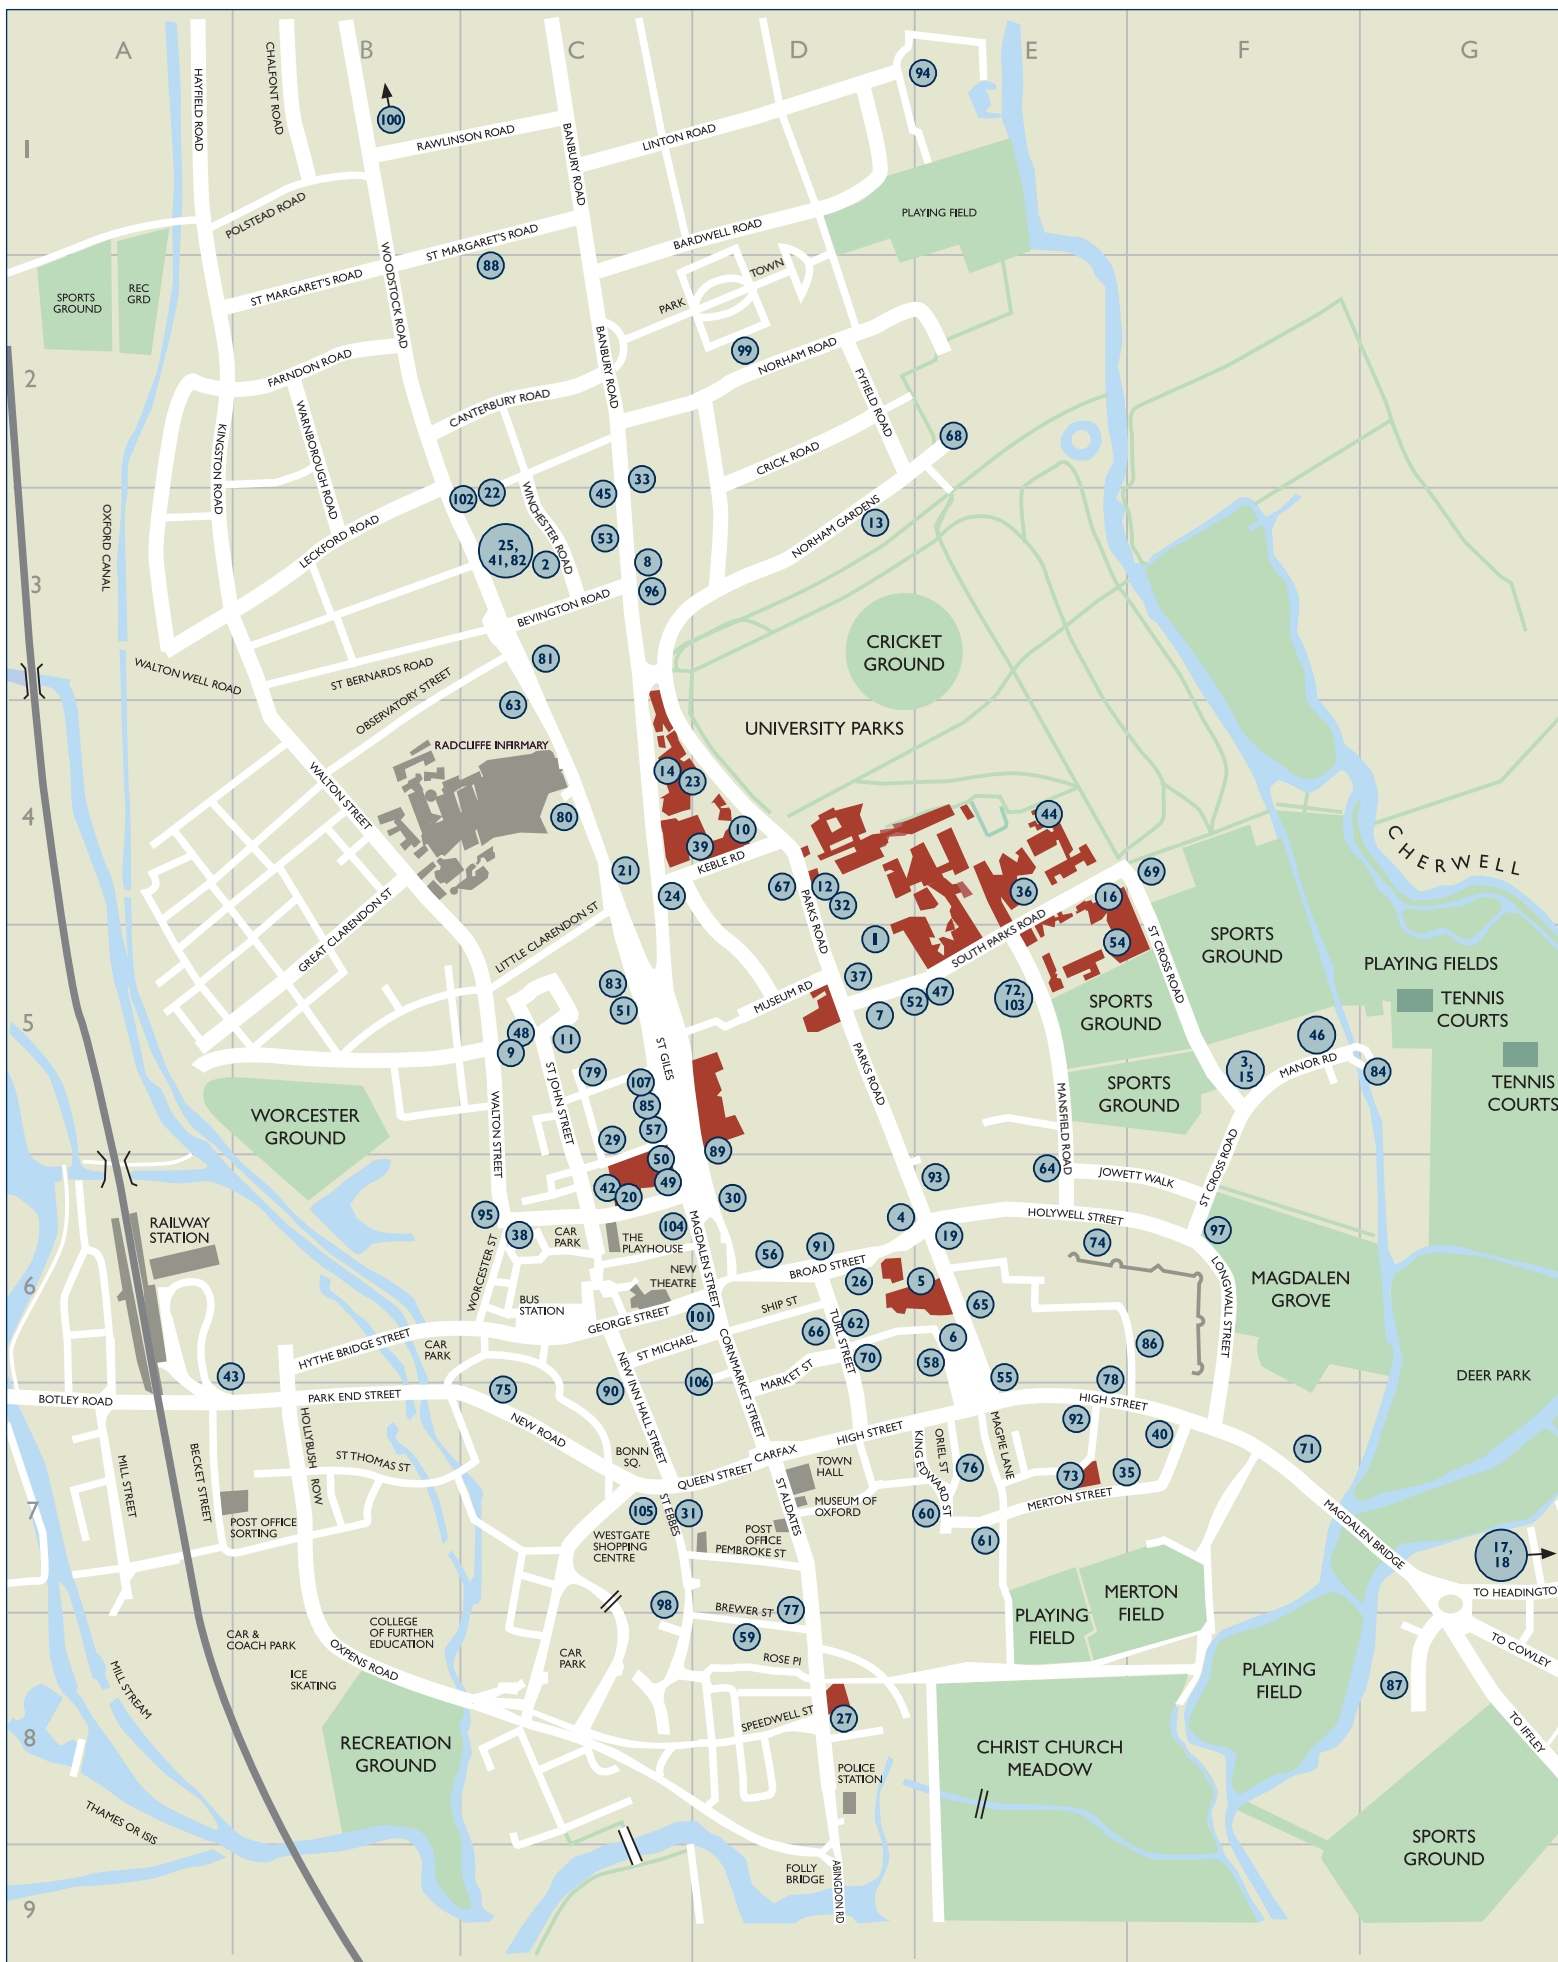

Libraries in Oxford

OXFORD UNIVERSITY LIBRARY SERVICES

- 68 Lady Margaret Hall Library (E2)
- 69 Linacre College Library (F4)
- 70 Lincoln College Library (D6)
- 71 Magdalen College Library (F7)
- 72 Mansfield College Library (E5)
- 73 Merton College Library (E7)
- 74 New College Library (E6)
- 75 Nuffield College Library (C7)
- 76 Oriel College Library (E7)
- 77 Pembroke College Library (D7/8)
- 78 Queen's College Library (E6/7)
- 79 Regent's Park College Library (C5)
- 80 Somerville College Library (C4)
- 81 St Anne's College Library (C3)
- 82 St Antony's College Library (C3)
- 83 St Benet's Hall Library (C5)
- 84 St Catherine's College Library (G5)
- 85 St Cross College Library (C5)
- 86 St Edmund Hall Library (F6)
- 87 St Hilda's College Library (G8)
- 88 St Hugh's College Library (C2)
- 89 St John's College Library (D5/6)
- 90 St Peter's College Library (C7)
- 91 Trinity College Library (D6)
- 92 University College Library (E7)
- 93 Wadham College Library (E6)
- 94 Wolfson College Library (E1)
- 95 Worcester College Library (C6)
- 96 Wycliffe Hall Library (C3)

- 44 Sir William Dunn School of Pathology Library (E4)
- 45 Social and Cultural Anthropology Library (C3)
- 46 Social Science Library* (F5)
- 47 Statistics Library (E5)
- 48 Taylor Bodleian Slavonic and Greek Library* (C5)
- 49 Taylor Institution Main Library* (C6)
- 50 Taylor Institution Modern Languages Faculty Library (C6)
- 51 Theology Faculty Library (C5)
- 52 Vere Harmsworth Library (Rothermere American Institute)* (D/E5)
- 53 Wellcome Unit for the History of Medicine Library* (C3)
- 54 Zoology Library* (E5)