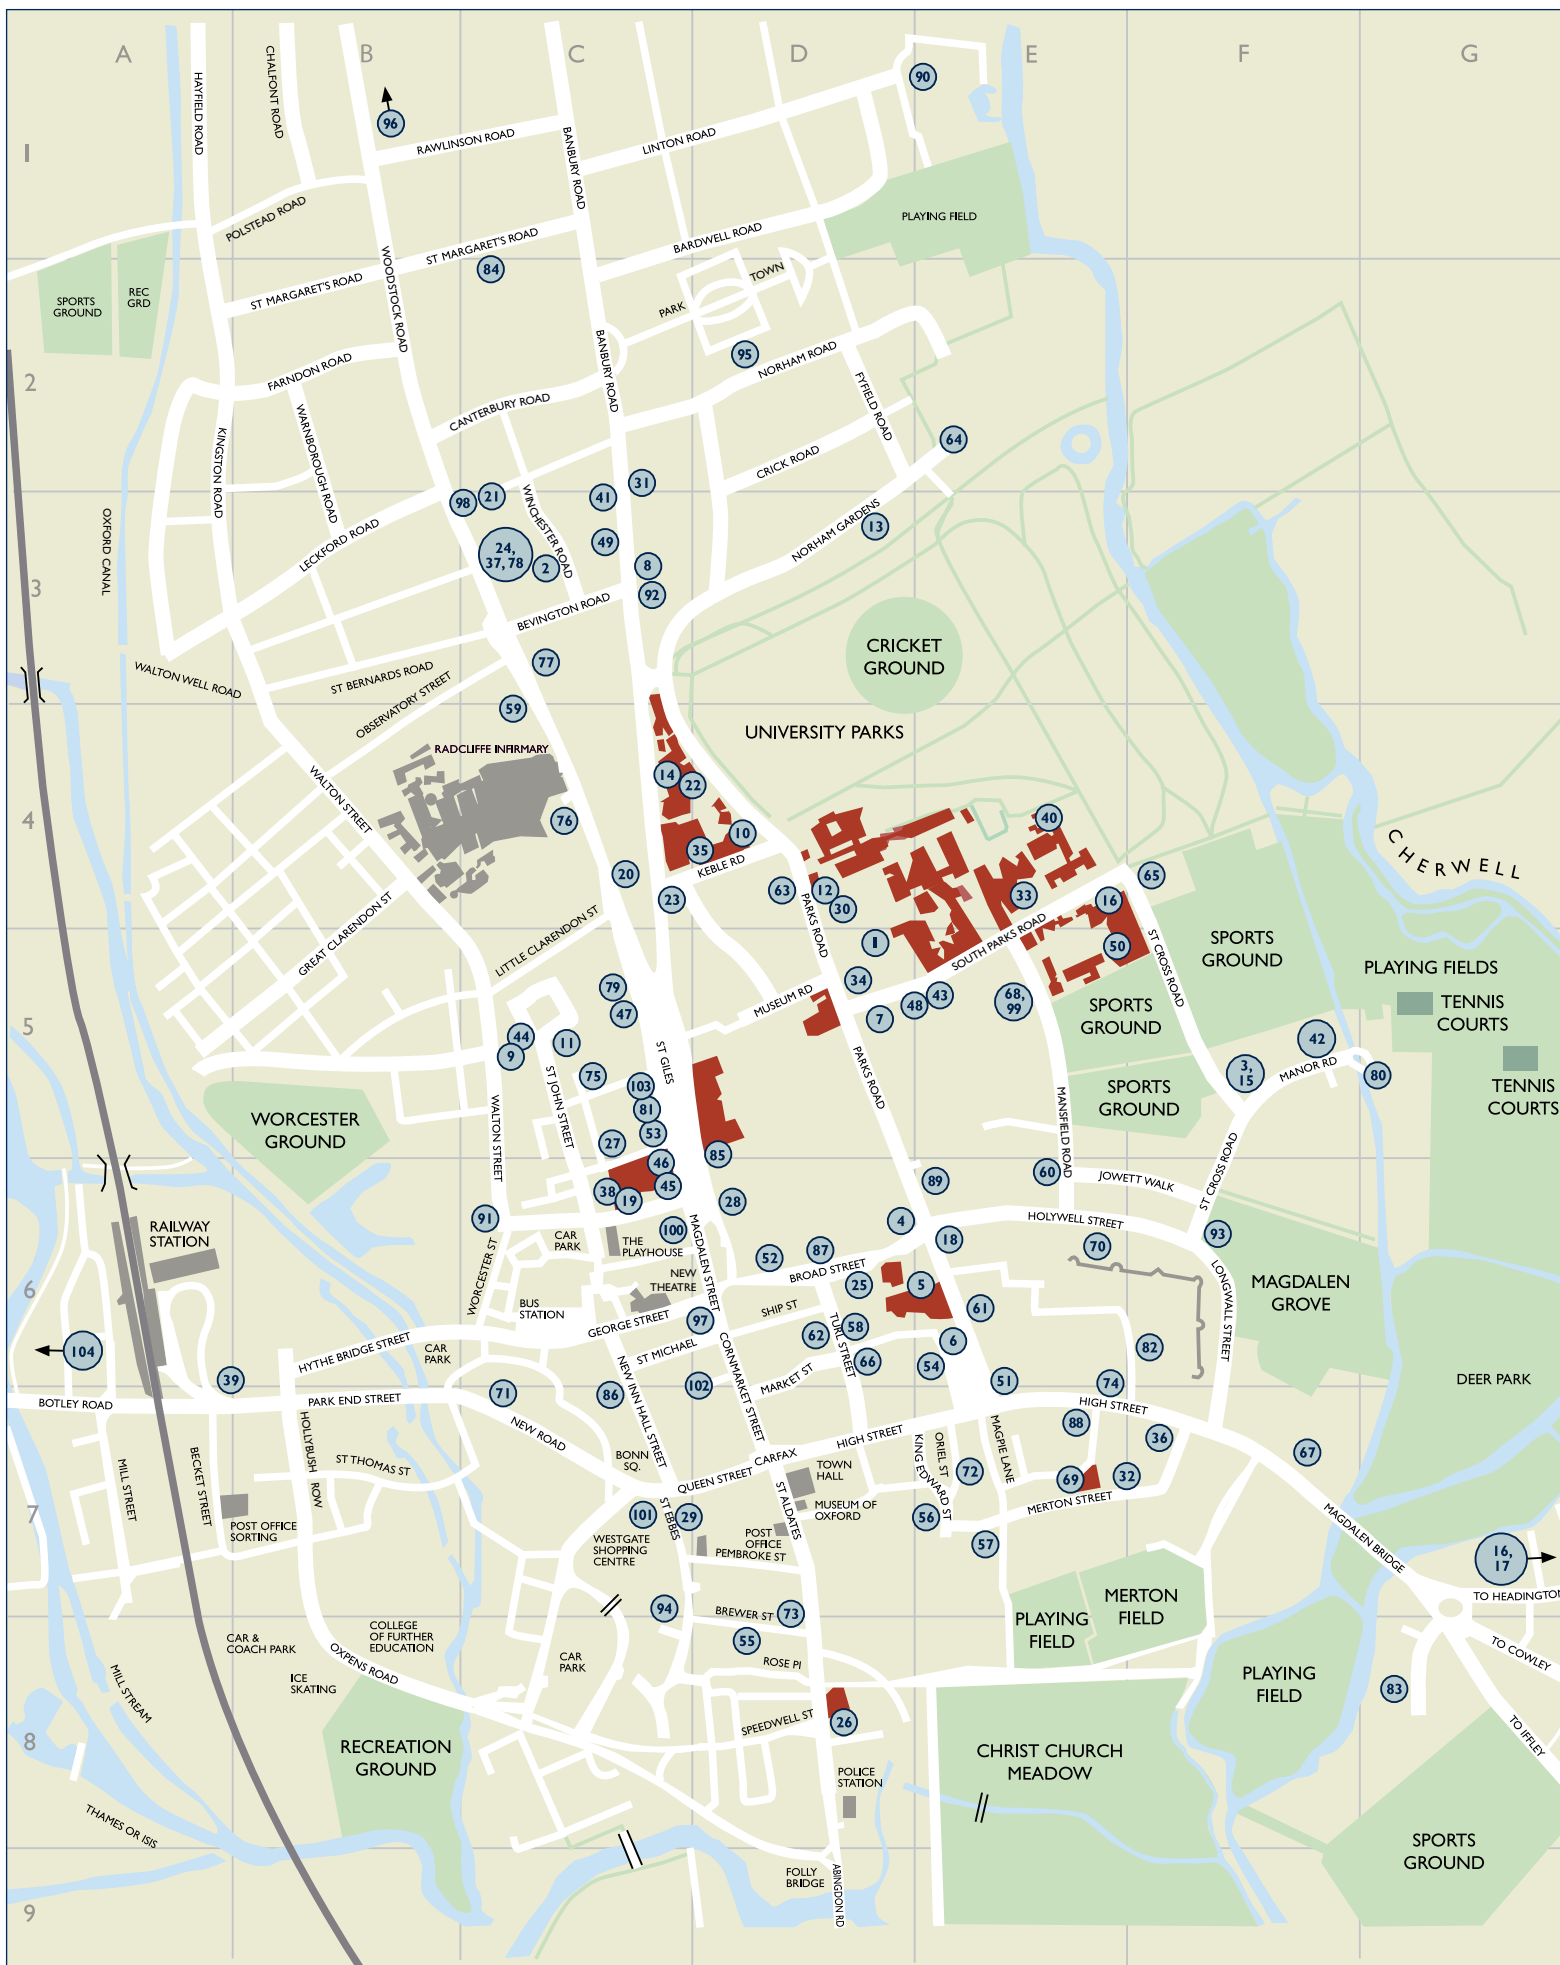

Libraries in Oxford

OXFORD UNIVERSITY LIBRARY SERVICES

- 64 Lady Margaret Hall Library (E2)
- 65 Linacre College Library (F4)
- 66 Lincoln College Library (D6)
- 67 Magdalen College Library (F7)
- 68 Mansfield College Library (E5)
- 69 Merton College Library (E7)
- 70 New College Library (E6)
- 71 Nuffield College Library (C7)
- 72 Oriel College Library (E7)
- 73 Pembroke College Library (D7/8)
- 74 Queen's College Library (E6/7)
- 75 Regent's Park College Library (C5)
- 76 Somerville College Library (C4)
- 77 St Anne's College Library (C3)
- 78 St Antony's College Library (C3)
- 79 St Benet's Hall Library (C5)
- 80 St Catherine's College Library (G5)
- 81 St Cross College Library (C5)
- 82 St Edmund Hall Library (F6)
- 83 St Hilda's College Library (G8)
- 84 St Hugh's College Library (C2)
- 85 St John's College Library (D5/6)
- 86 St Peter's College Library (C7)
- 87 Trinity College Library (D6)
- 88 University College Library (E7)
- 89 Wadham College Library (E6)
- 90 Wolfson College Library (E1)
- 91 Worcester College Library (C6)
- 92 Wycliffe Hall Library (C3)

- 40 Sir William Dunn School of Pathology Library (E4)
- 41 Social and Cultural Anthropology Library (C3)
- 42 Social Science Library* (F5)
- 43 Statistics Library (E5)
- 44 Taylor Bodleian Slavonic and Greek Library* (C5)
- 45 Taylor Institution Main Library* (C6)
- 46 Taylor Institution Modern Languages Faculty Library (C6)
- 47 Theology Faculty Library (C5)
- 48 Vere Harmsworth Library (Rothermere American Institute)* (D/E5)
- 49 Wellcome Unit for the History of Medicine Library* (C3)
- 50 Zoology Library* (E5)